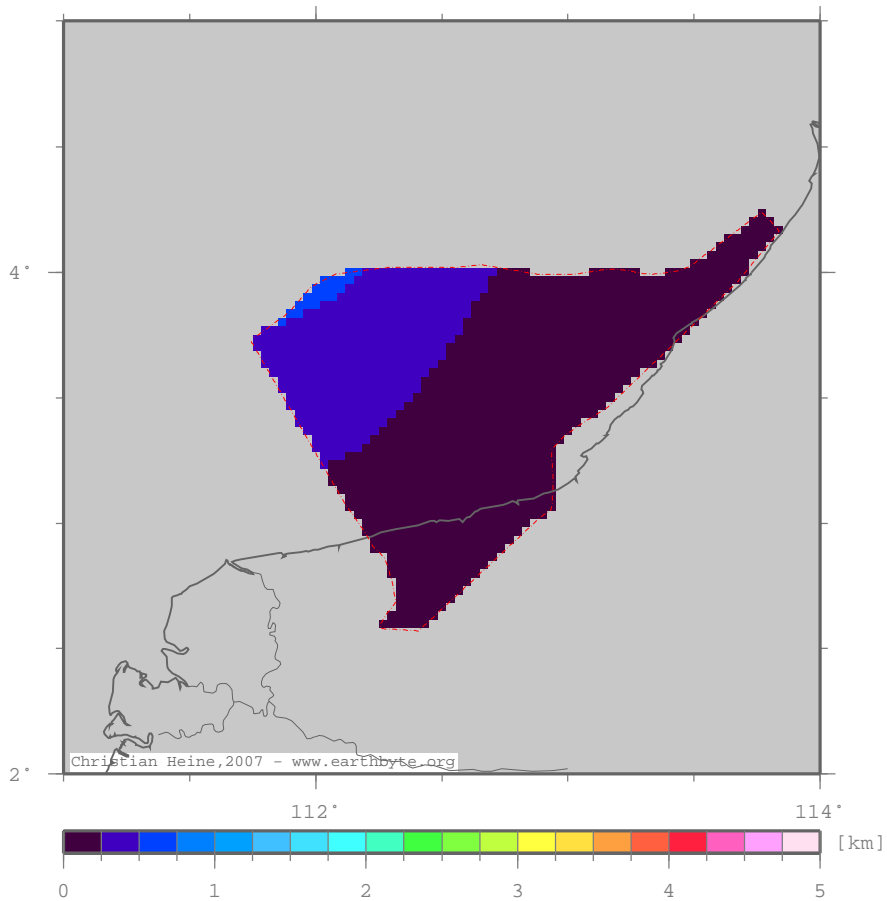

BalingianProvince – tscrust

Total tectonic subsidence