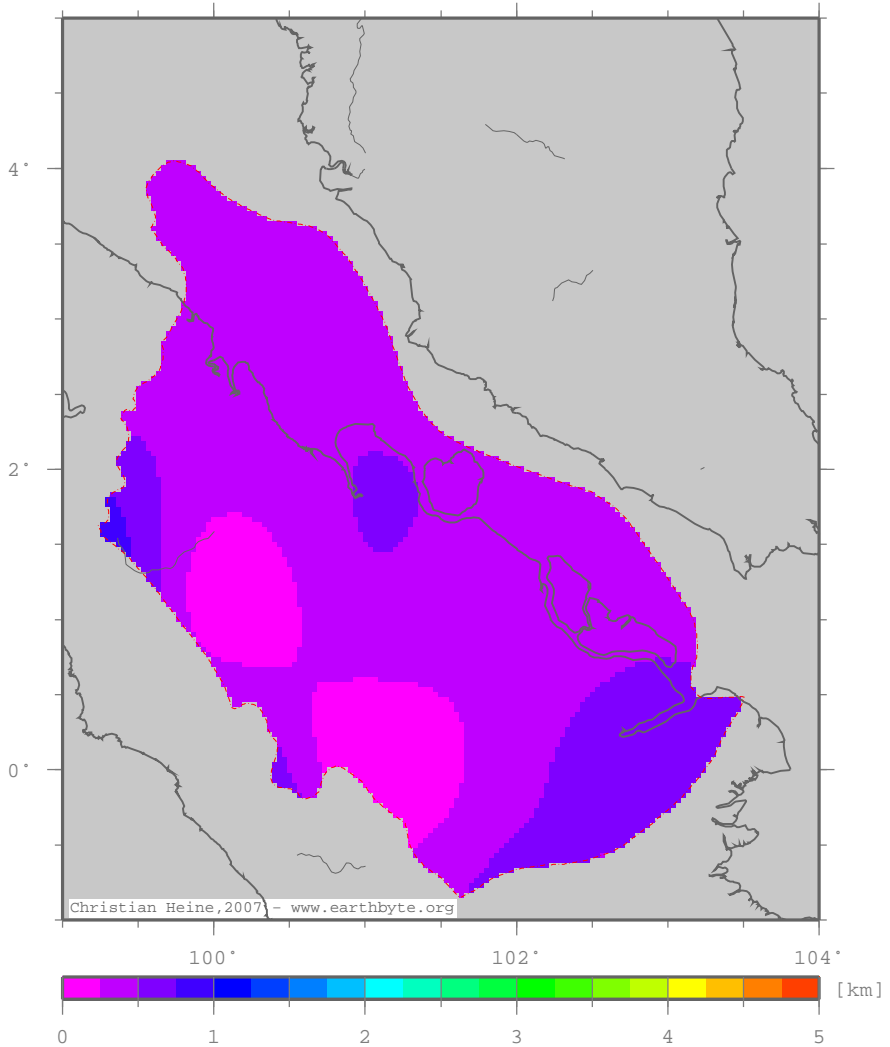

# CentralSumatraBasin – isocorr

Isostatic correction