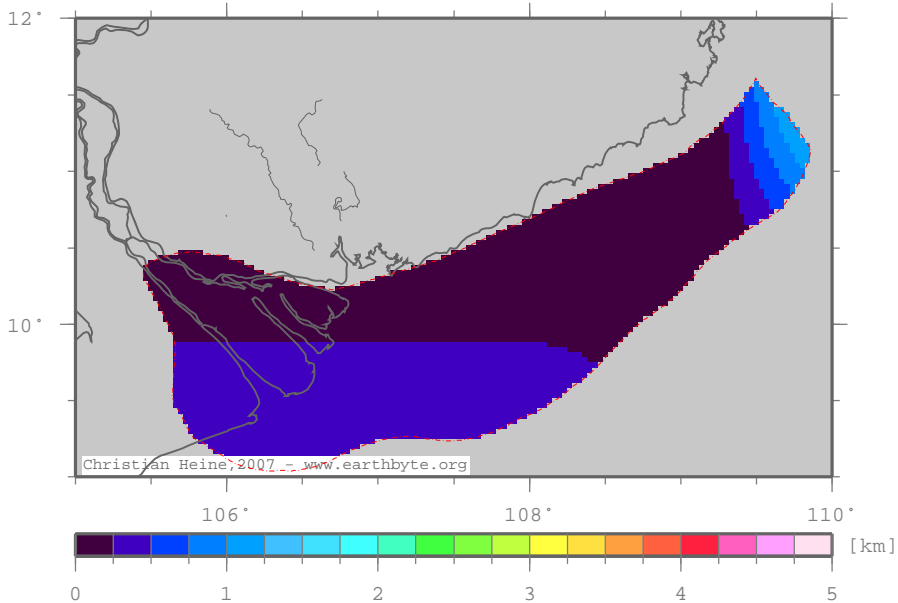

CuuLongBasin – tscrust

Christian Heine, 2007, www.earthbyte.org

Total tectonic subsidence