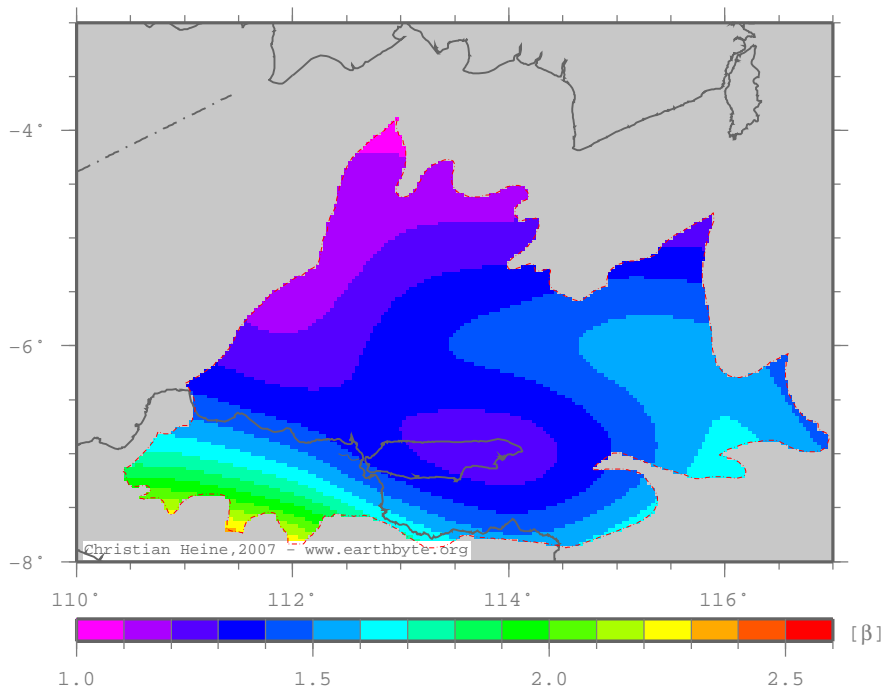

EastJavaBasin – betased

Crustal extension from sed thickness