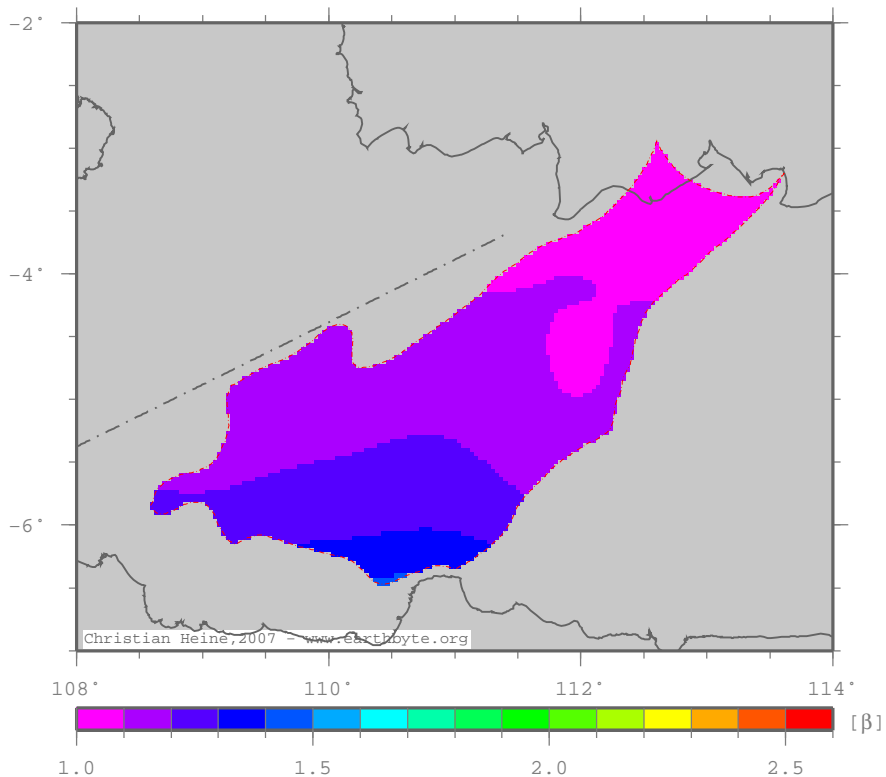

KarimunjawaArch – betased

Crustal extension from sed thickness