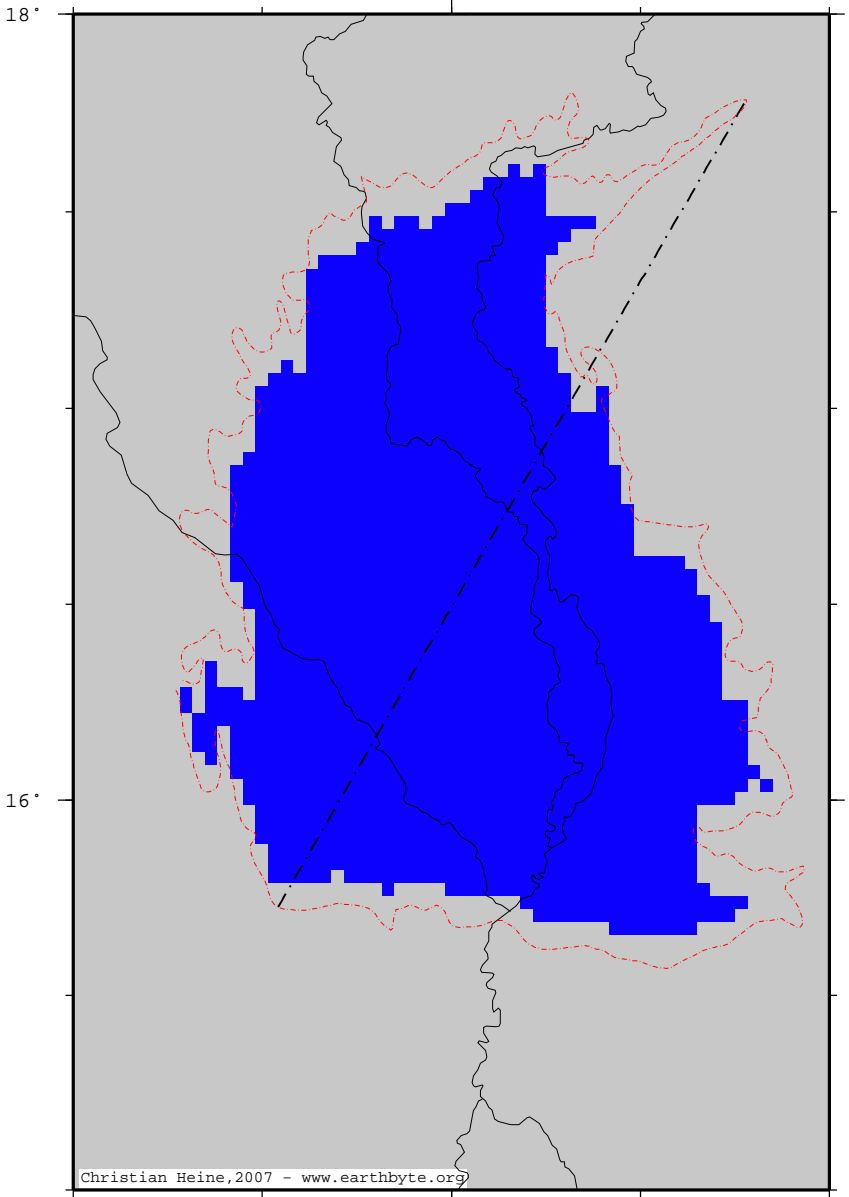

PhitsanulokBasin - TC1_z1300

Thickness