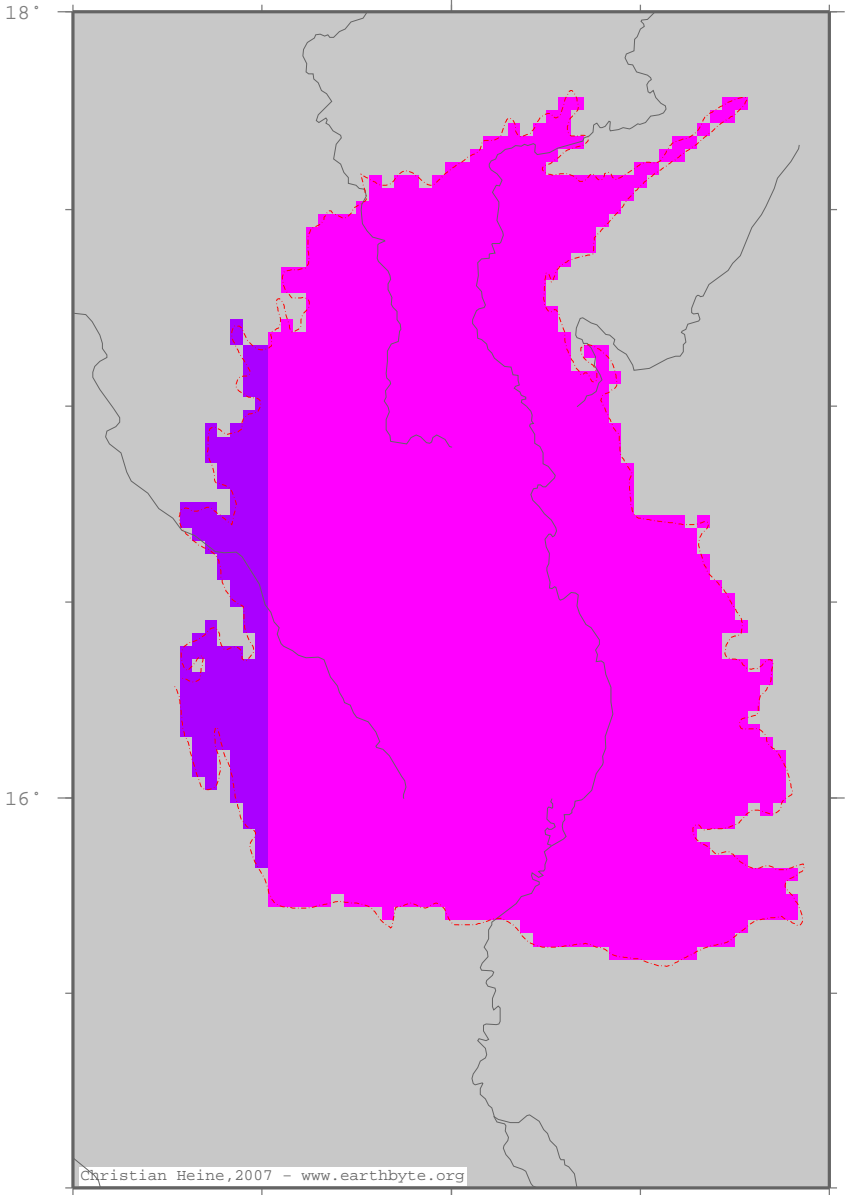

PhitsanulokBasin – betased

Crustal extension from sed thickness