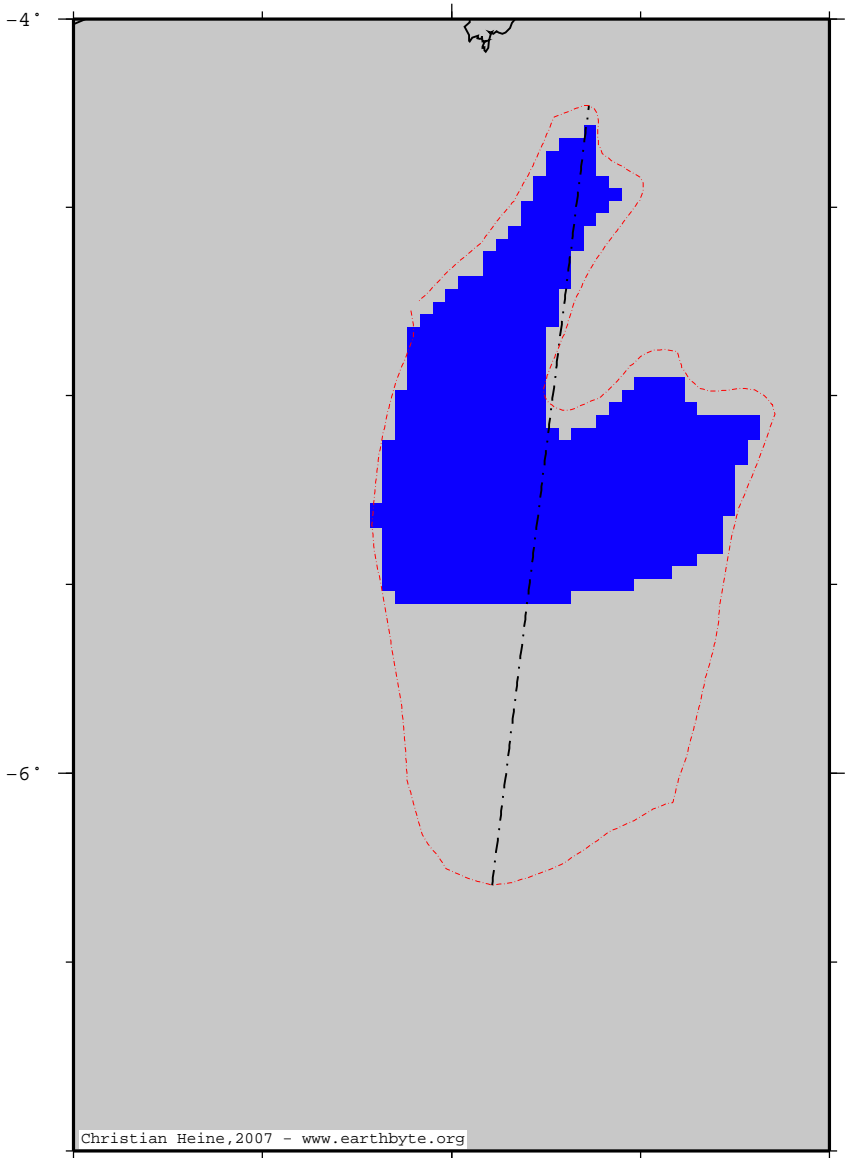

SibaruPlatform – TC1_z1300

116°

Thickness