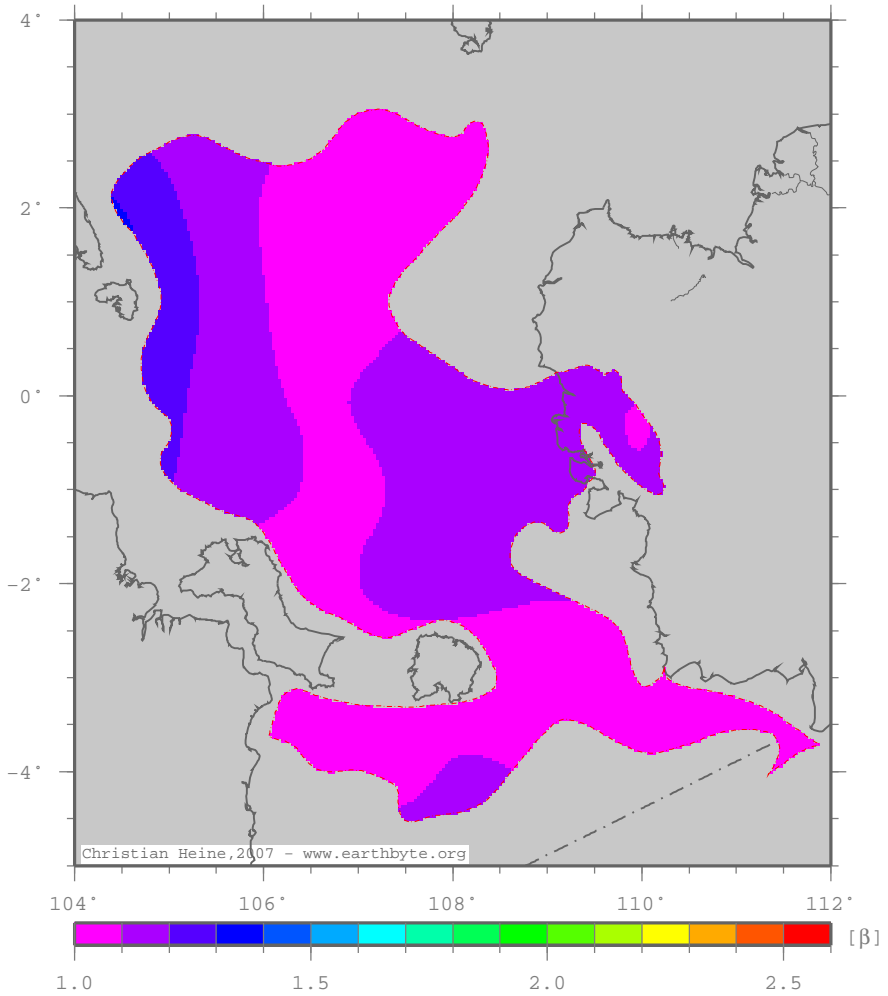

SundaShelf – betased

Crustal extension from sed thickness