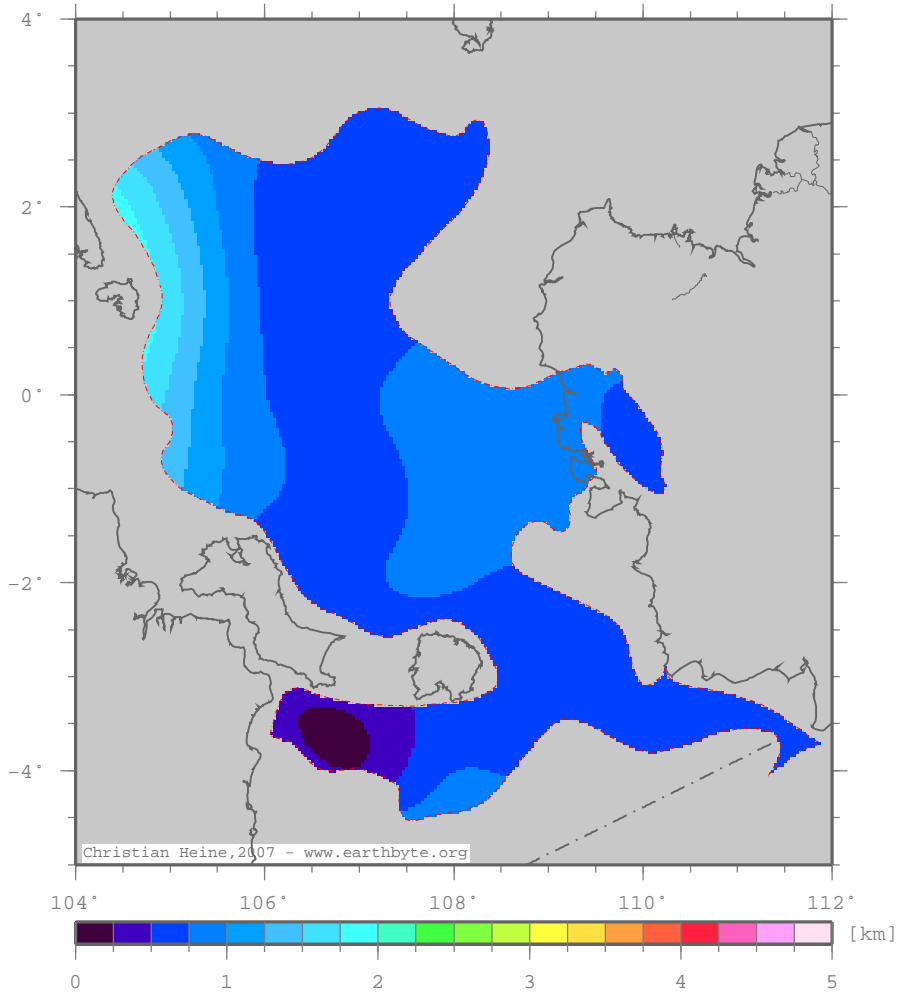

# SundaShelf – tssed

Total tectonic subsidence