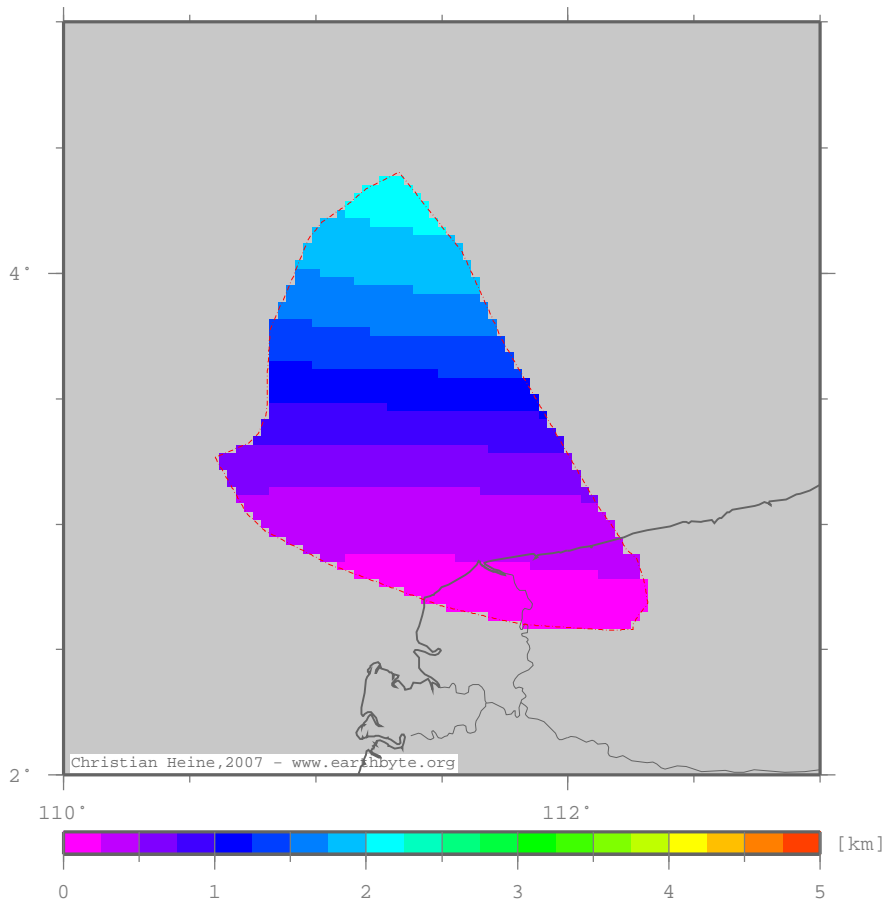

# TatauProvince – isocorr

Isostatic correction