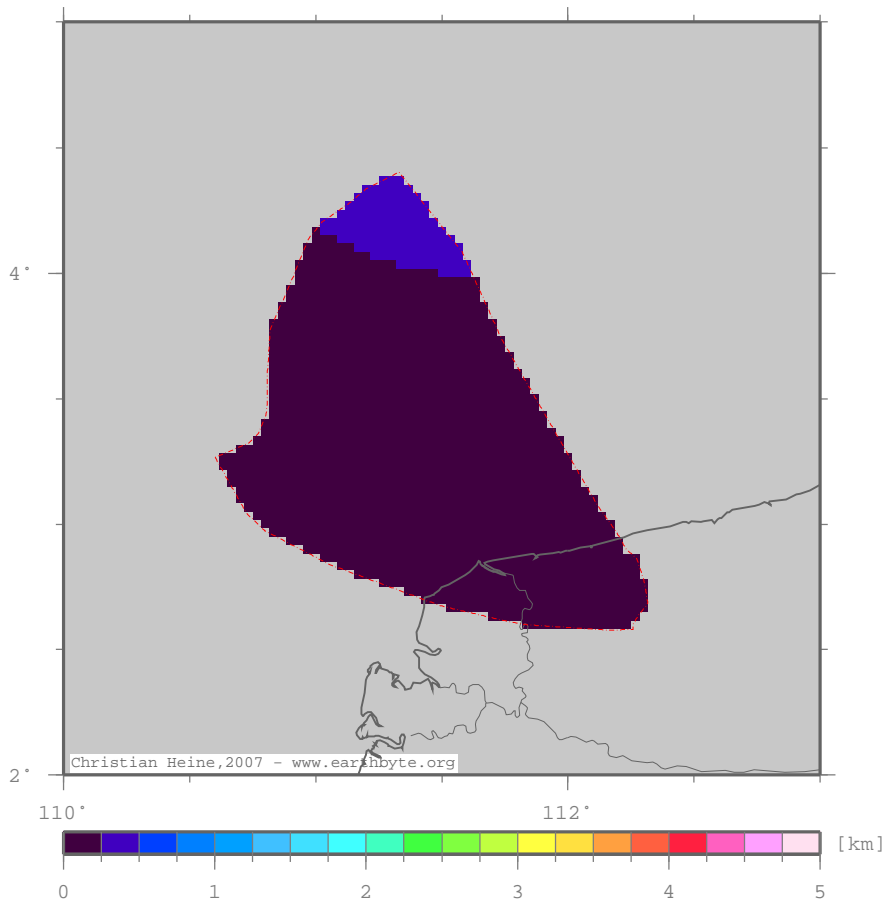

TatauProvince – ttscrust

Total tectonic subsidence