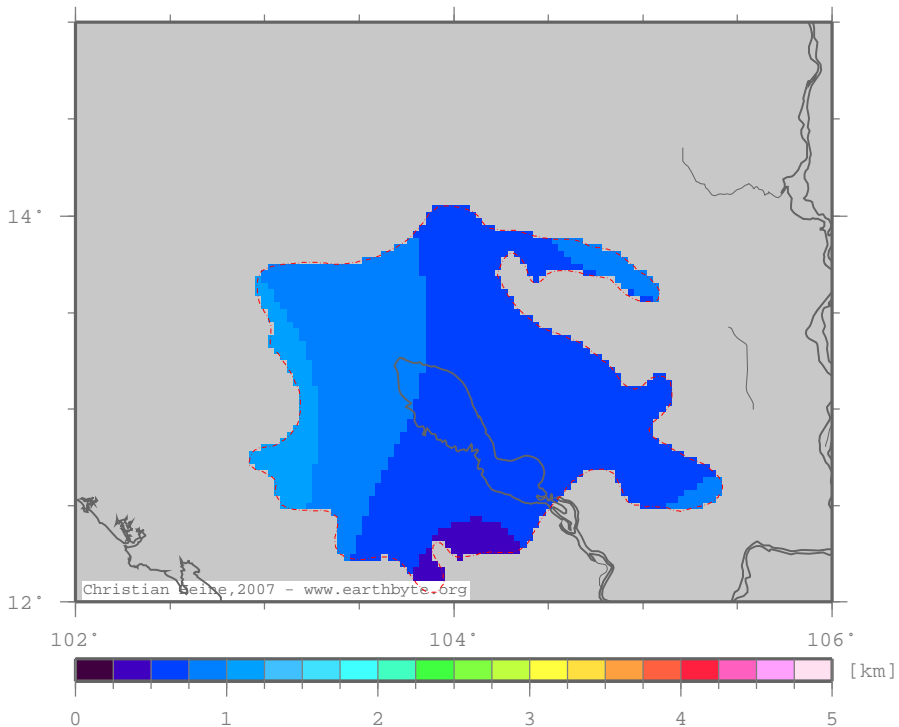

# TonleSapBasin – tssed

Total tectonic subsidence