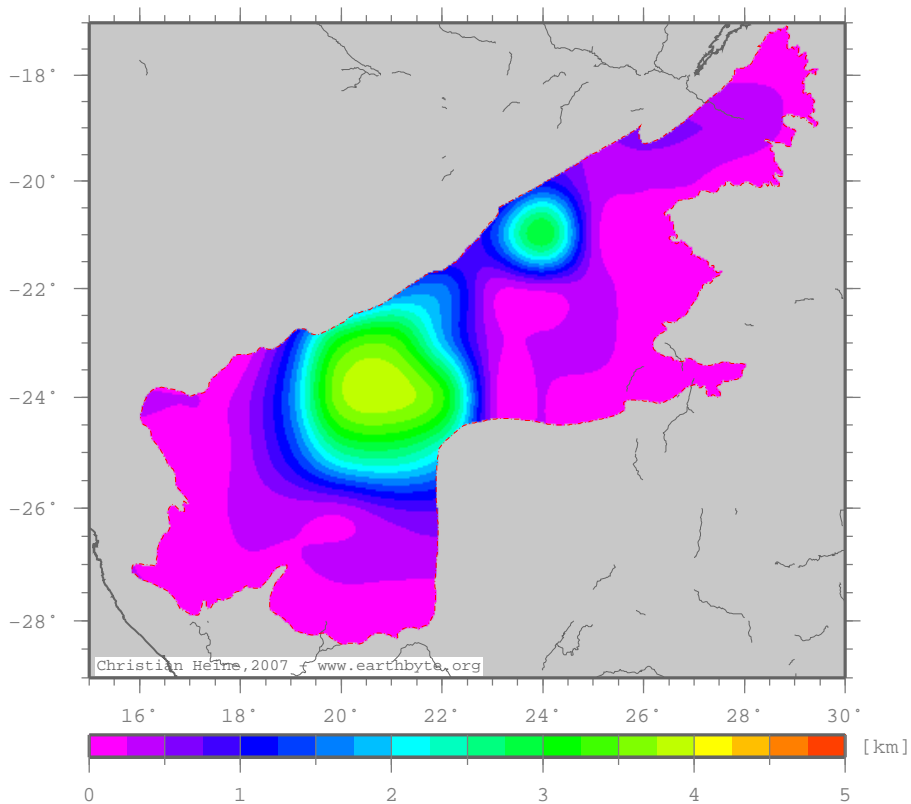

Nama-KalahariBasins – isocorr

Isostatic correction