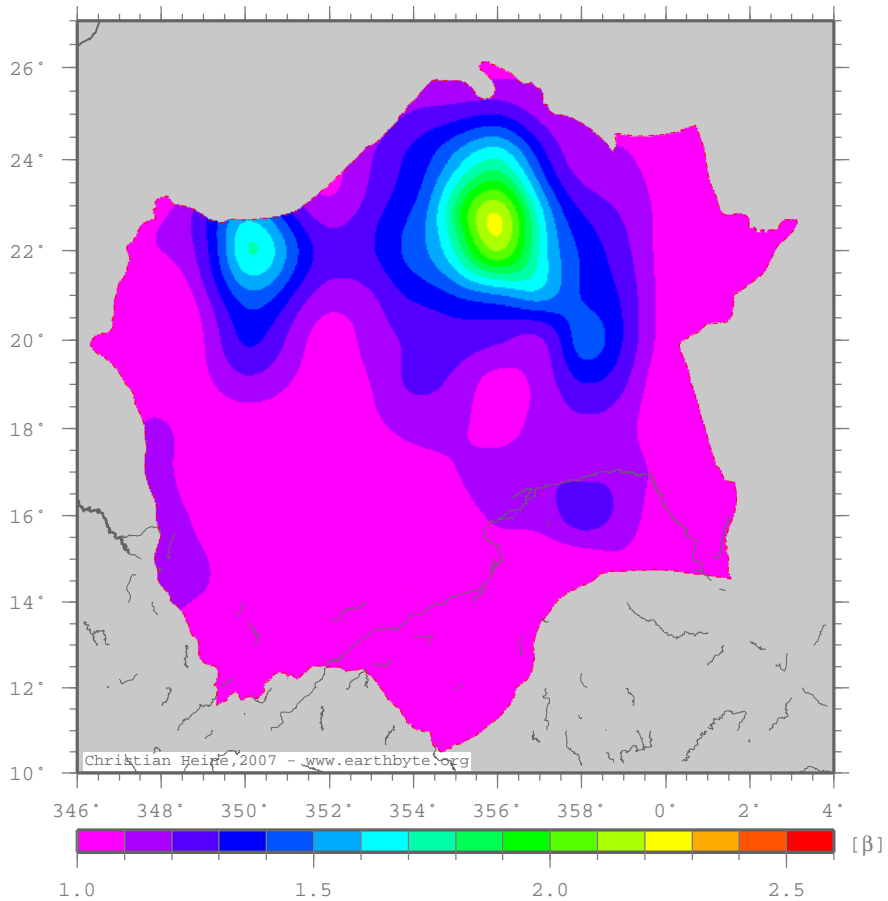

TaoudeniBasin – betased

Crustal extension from sed thickness