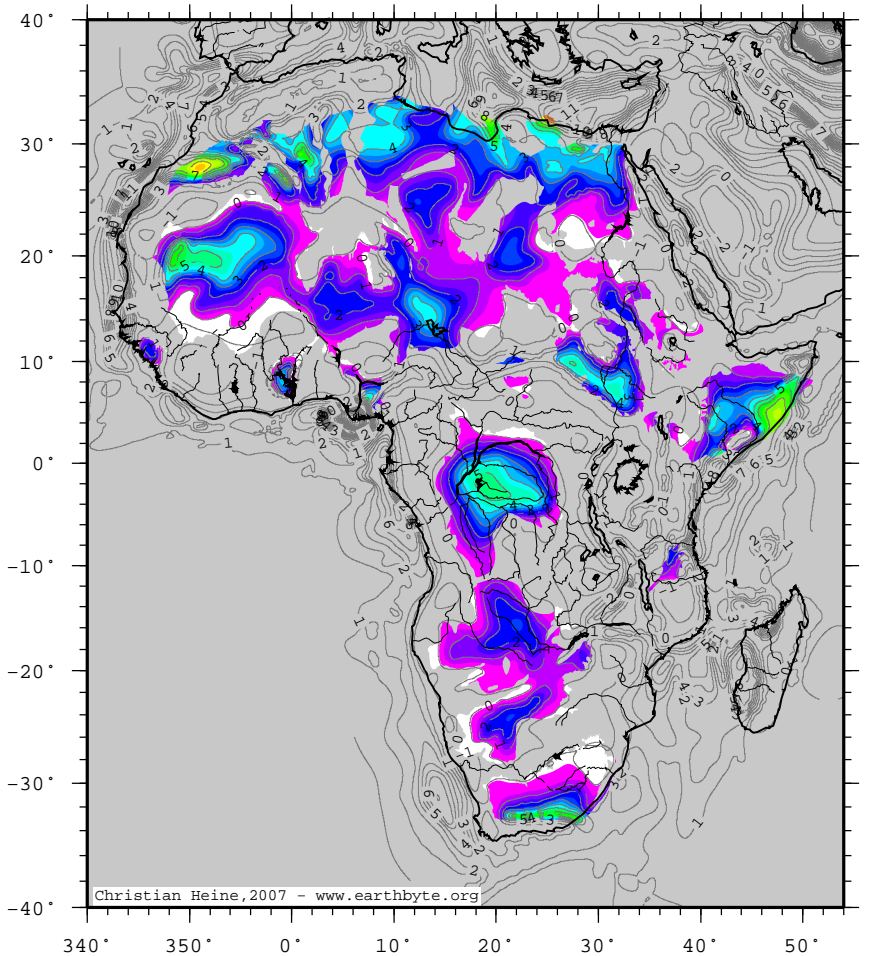

AFR – Mobil isopachs

Thickness