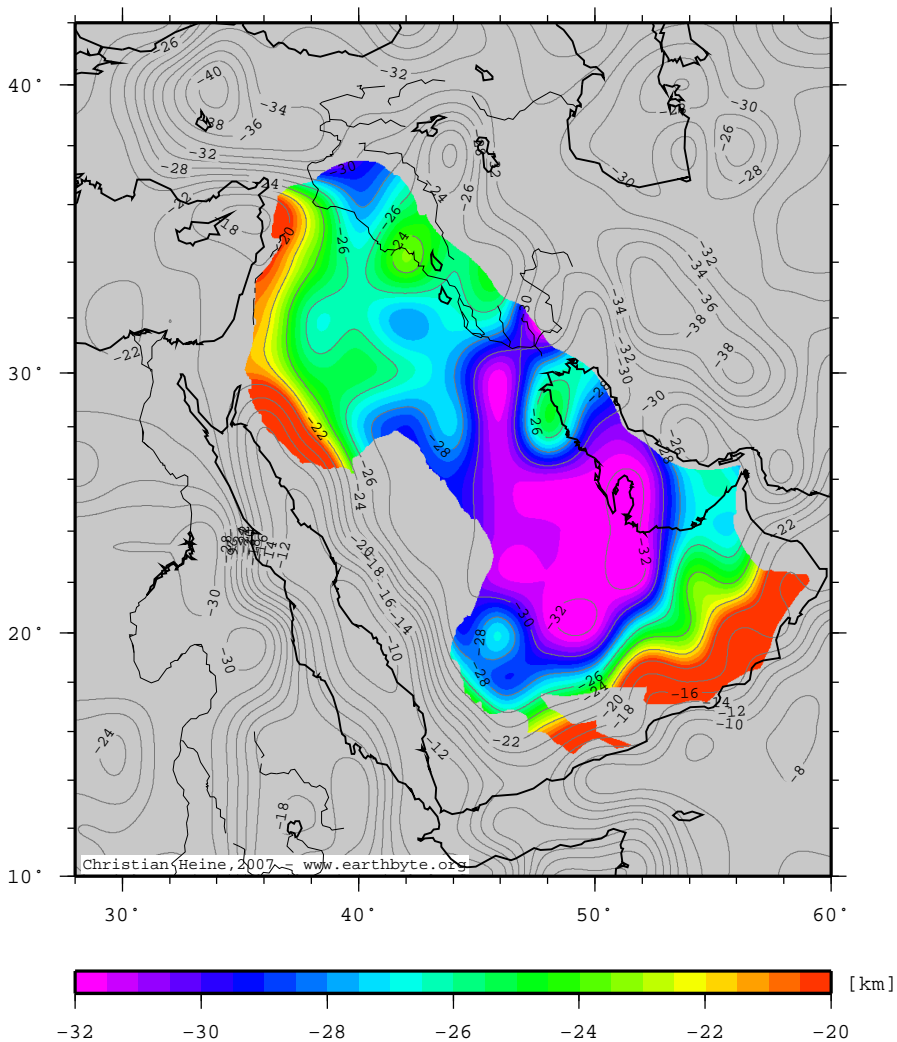

ARA – Base middle crust

Depth