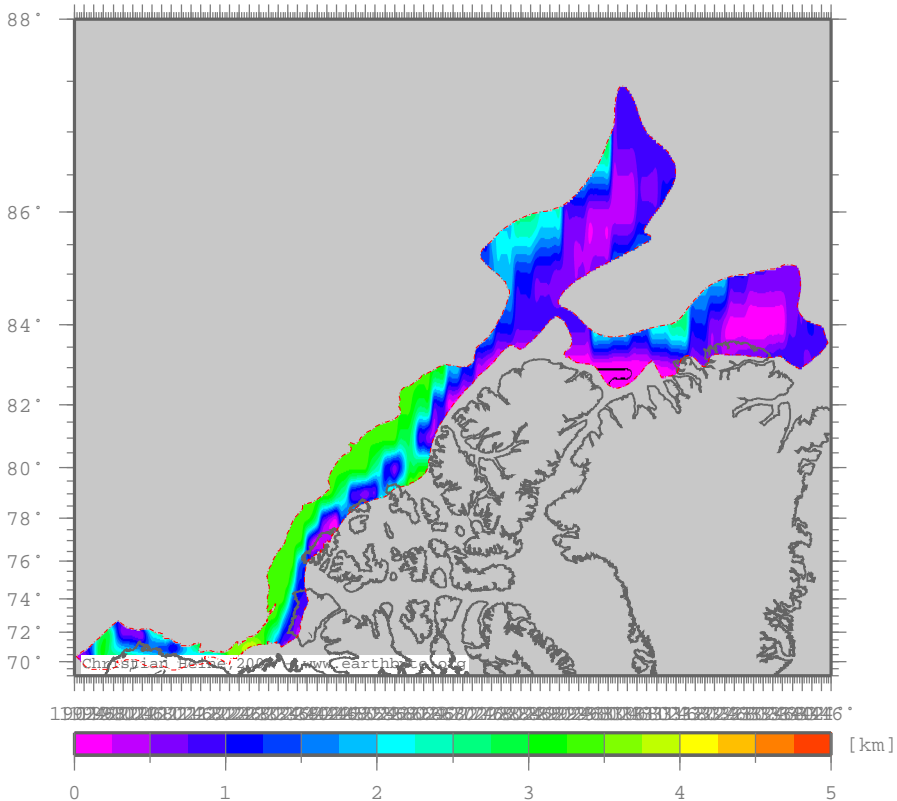

# ArcticCoastalPlain – isocorr

Isostatic correction

0 12 50

km