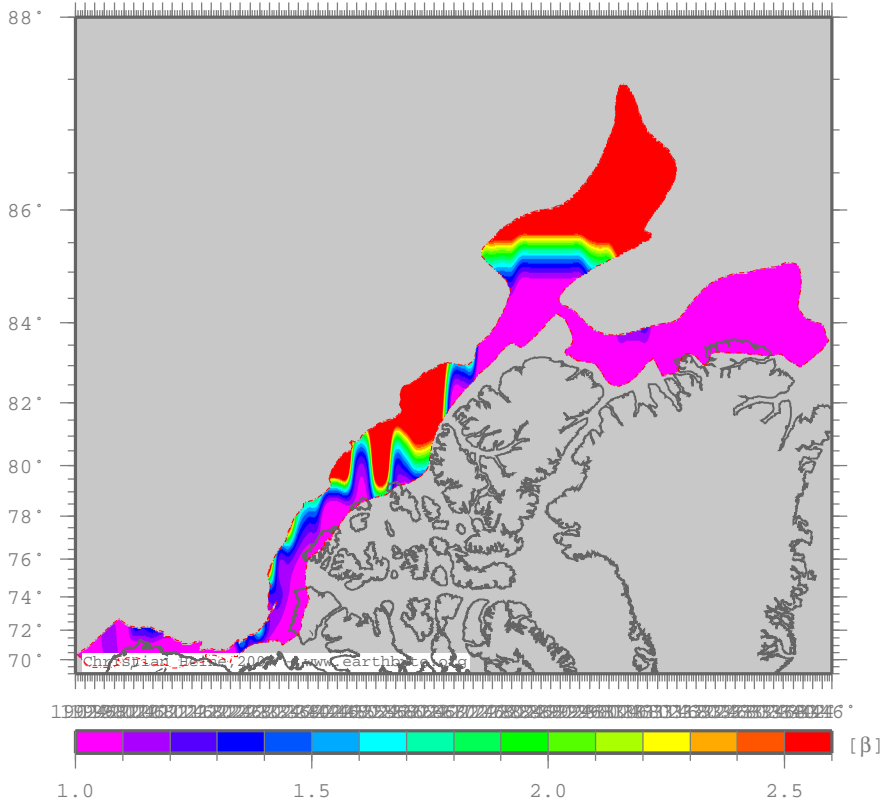

ArcticCoastalPlain – betacrust

Crustal extension factor

0 1250
km