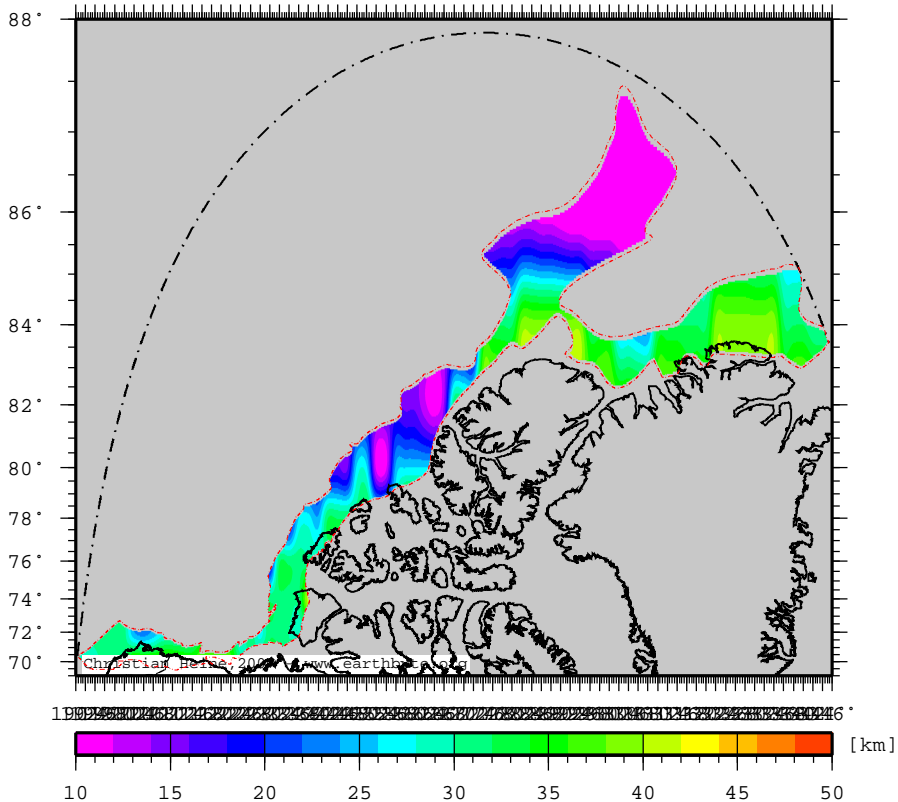

# ArcticCoastalPlain – thick

Thickness

0 12 50

km