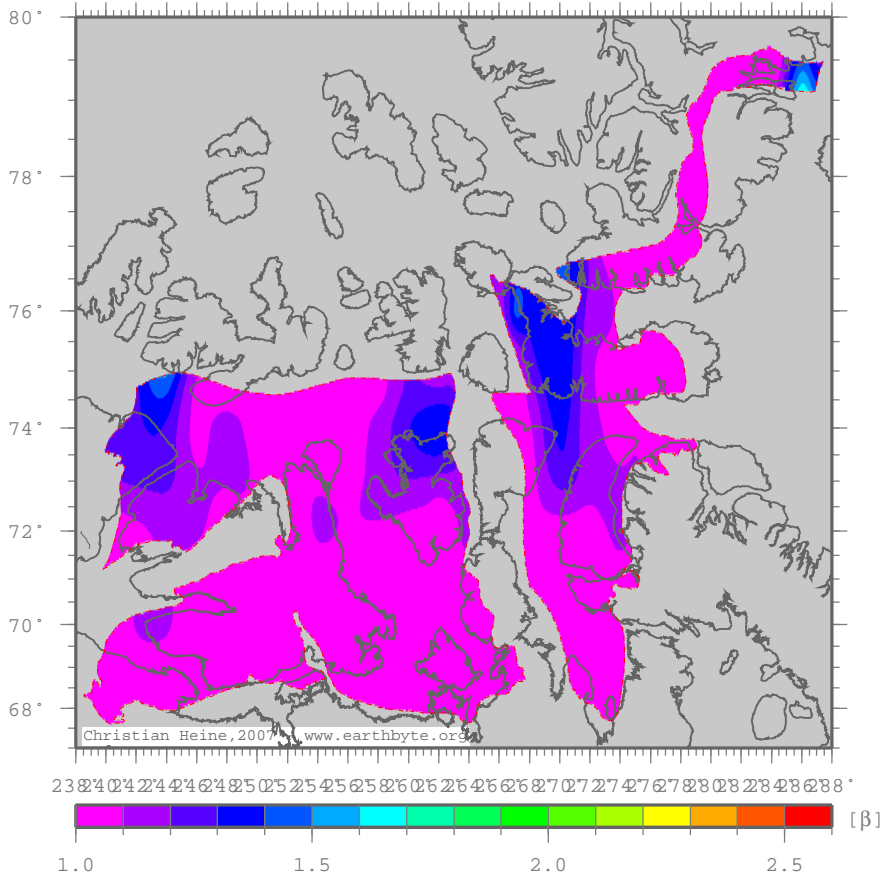

ArcticStablePlatform – betased

Crustal extension from sed thickness