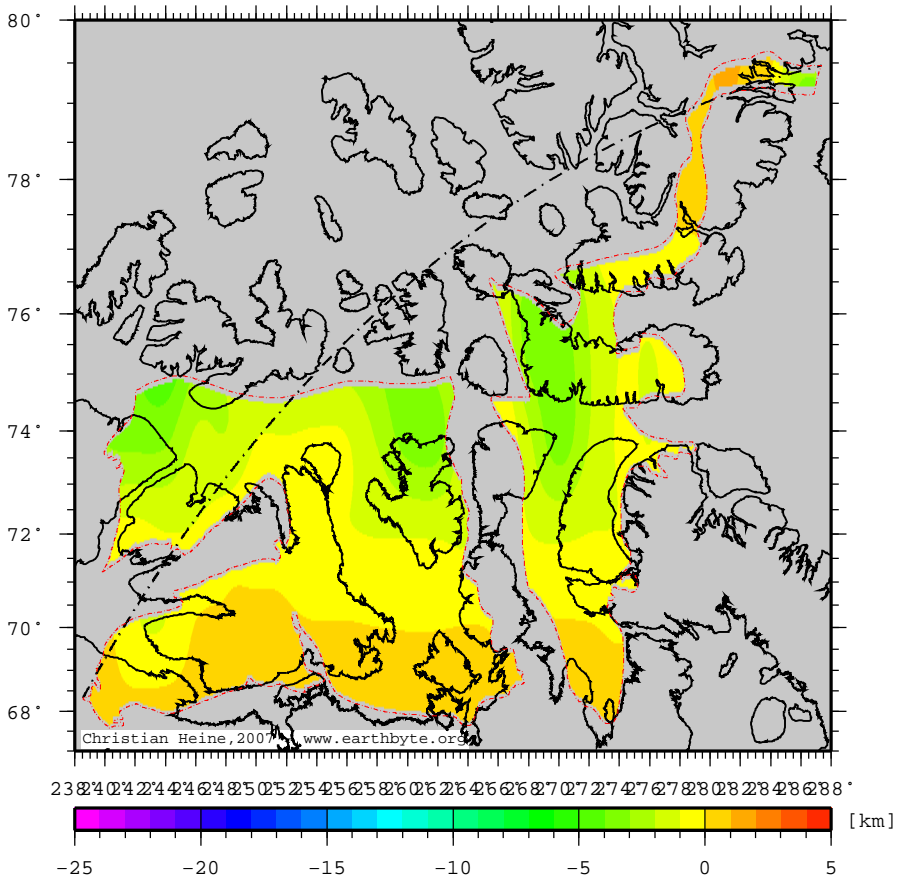

ArcticStablePlatform - t4

Depth