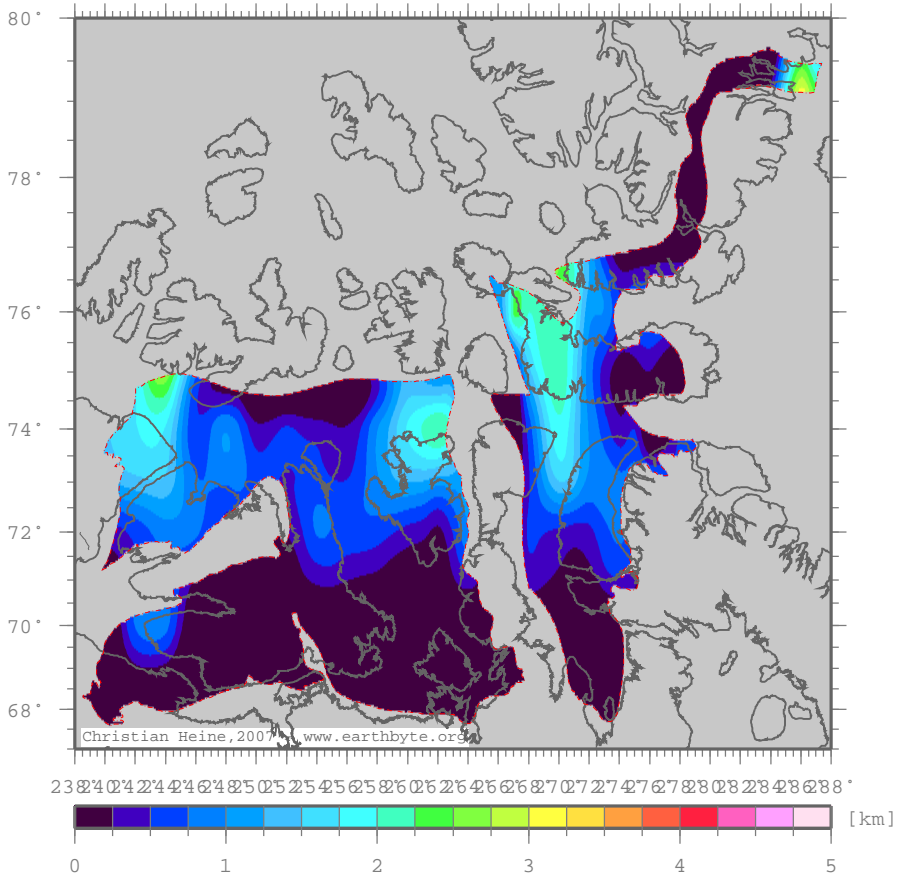

ArcticStablePlatform – ttssed

Total tectonic subsidence