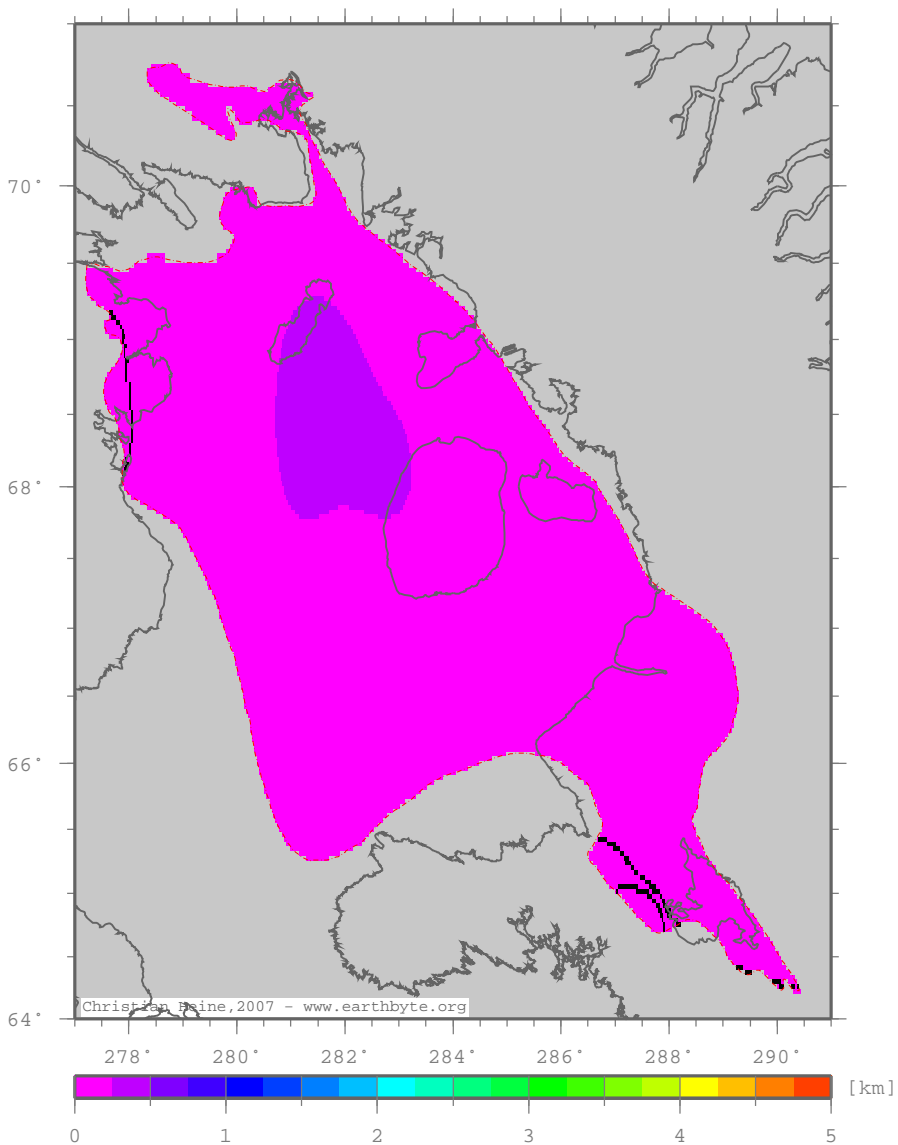

FoxeBasin – isocorr

Isostatic correction