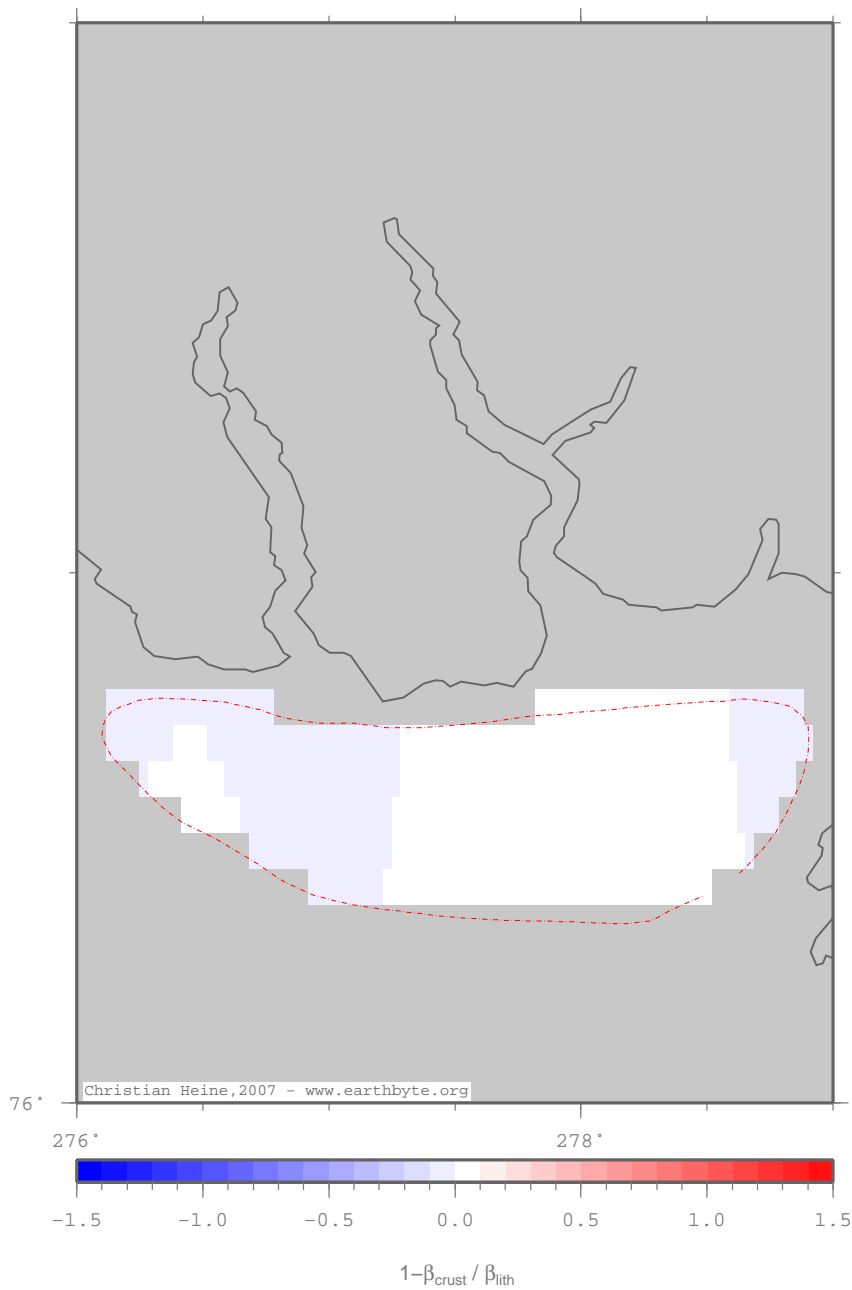

NorthJonesBasin – betacrustlith

125
km