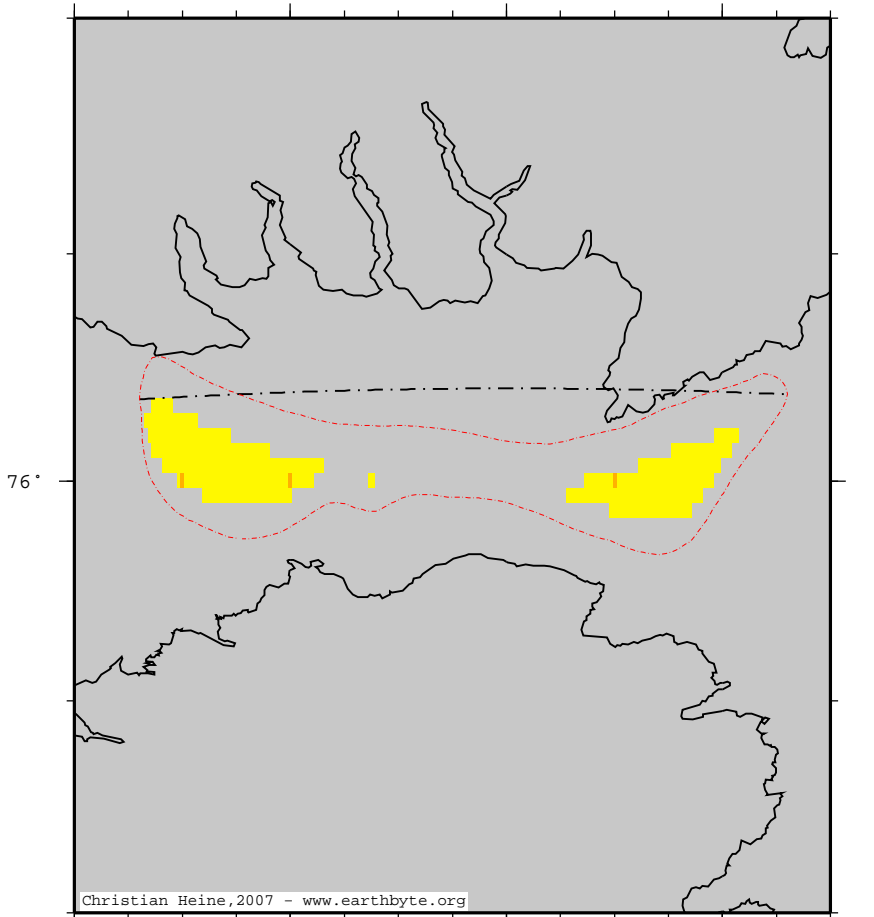

SouthJonesBasin - TC1_z550

Christian Heine, 2007 - www.earthbyte.org

Depth