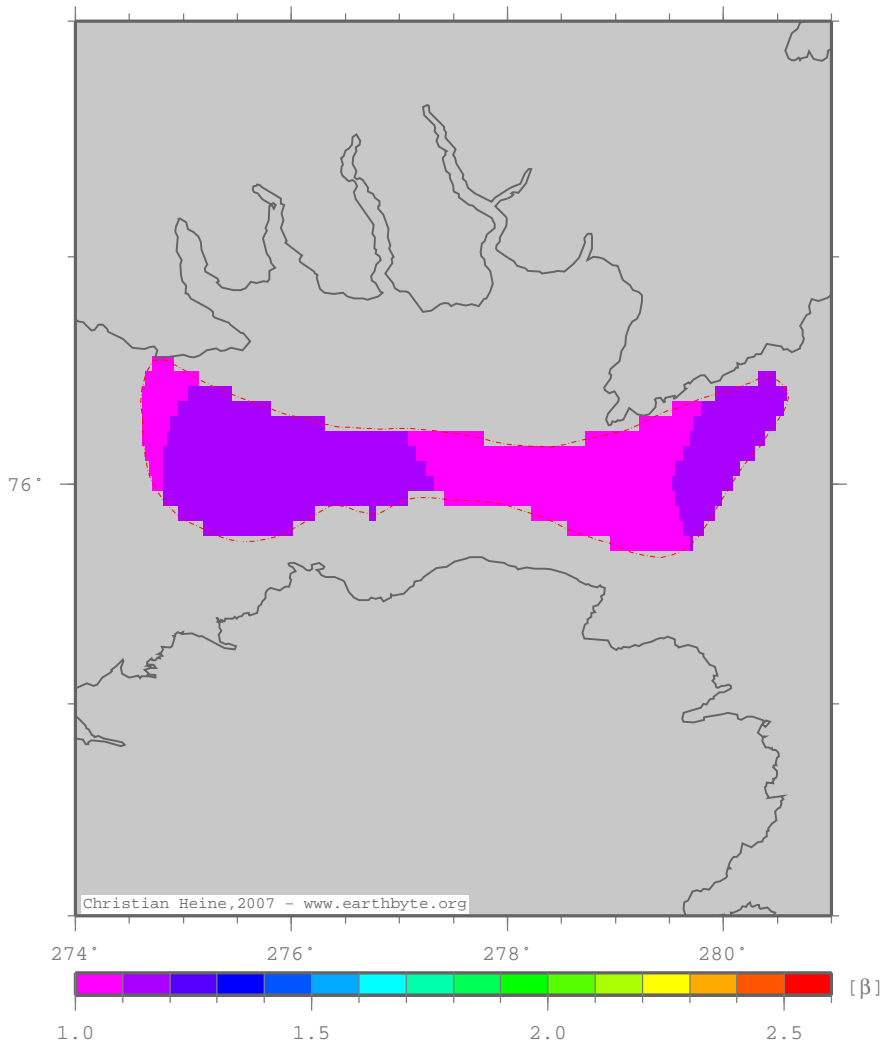

SouthJonesBasin – betased

Crustal extension from sed thickness