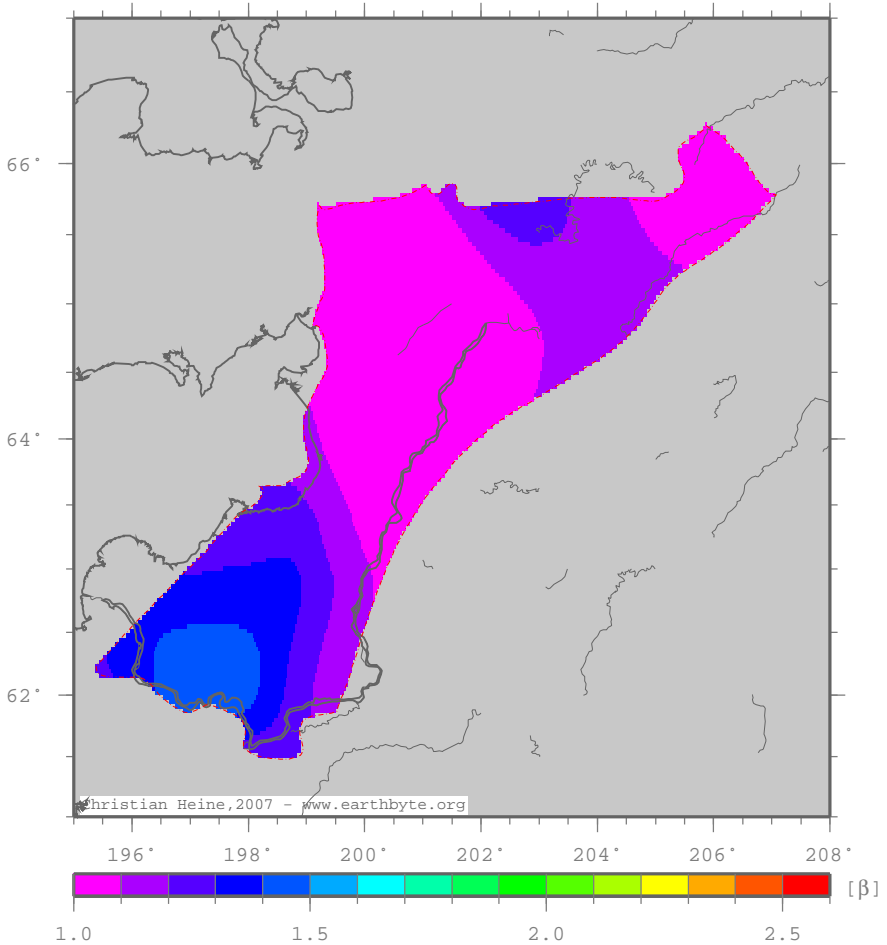

Yukon–KoyukukCretaceousProvince – betased

Crustal extension from sed thickness