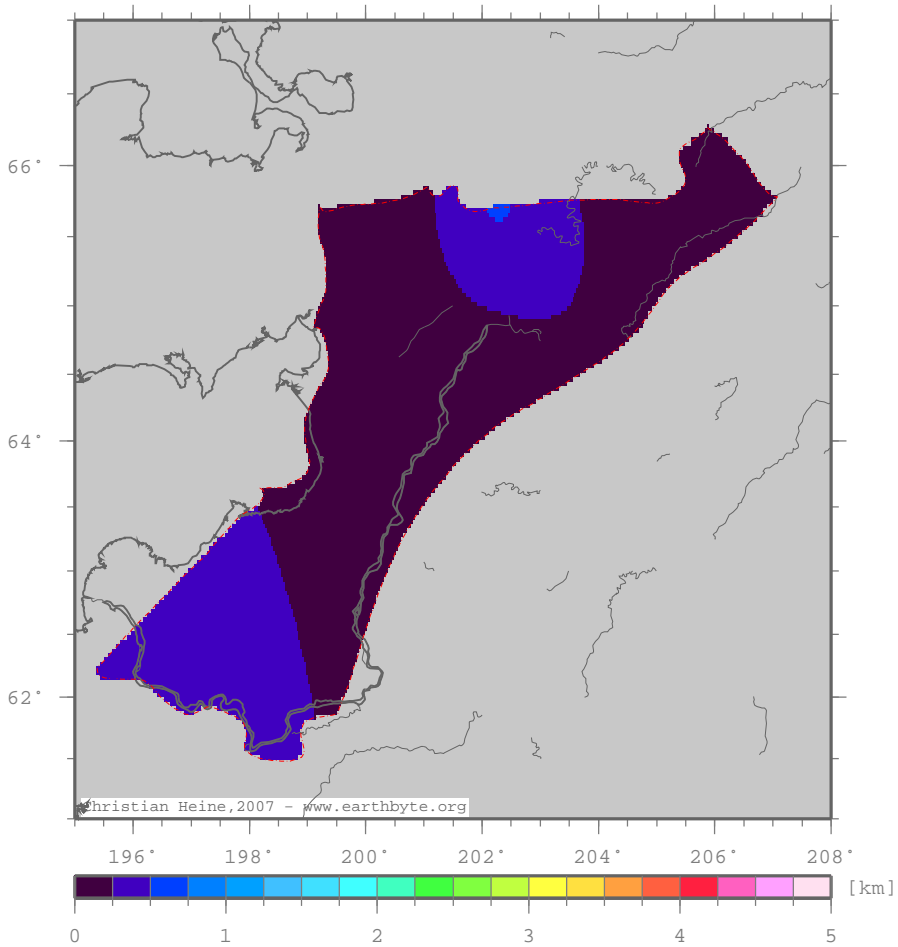

# Yukon-KoyukukCretaceousProvince – ttscrust

Total tectonic subsidence