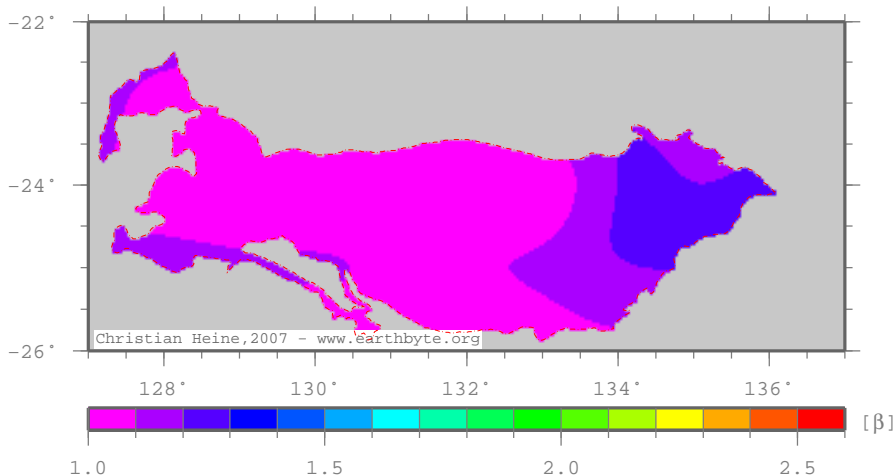

# AmadeusBasin – betased

Crustal extension from sed thickness