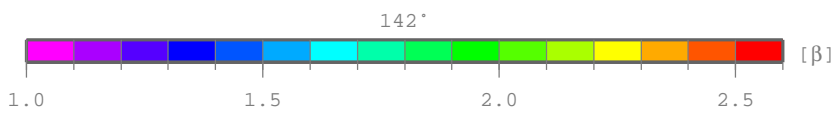

BancanniaTrough – betacrust

Crustal extension factor