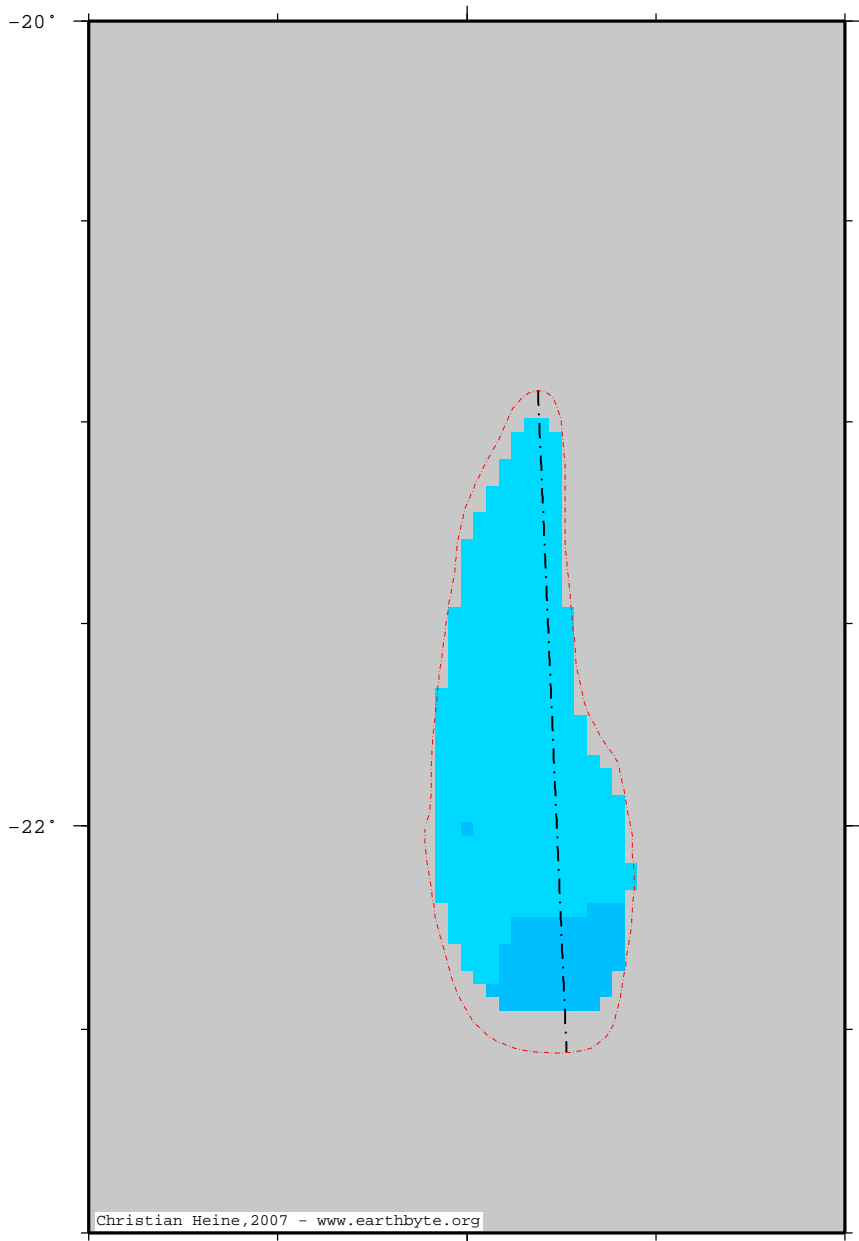

BurkeRiverGraben – TC1_z1300

140°

Thickness