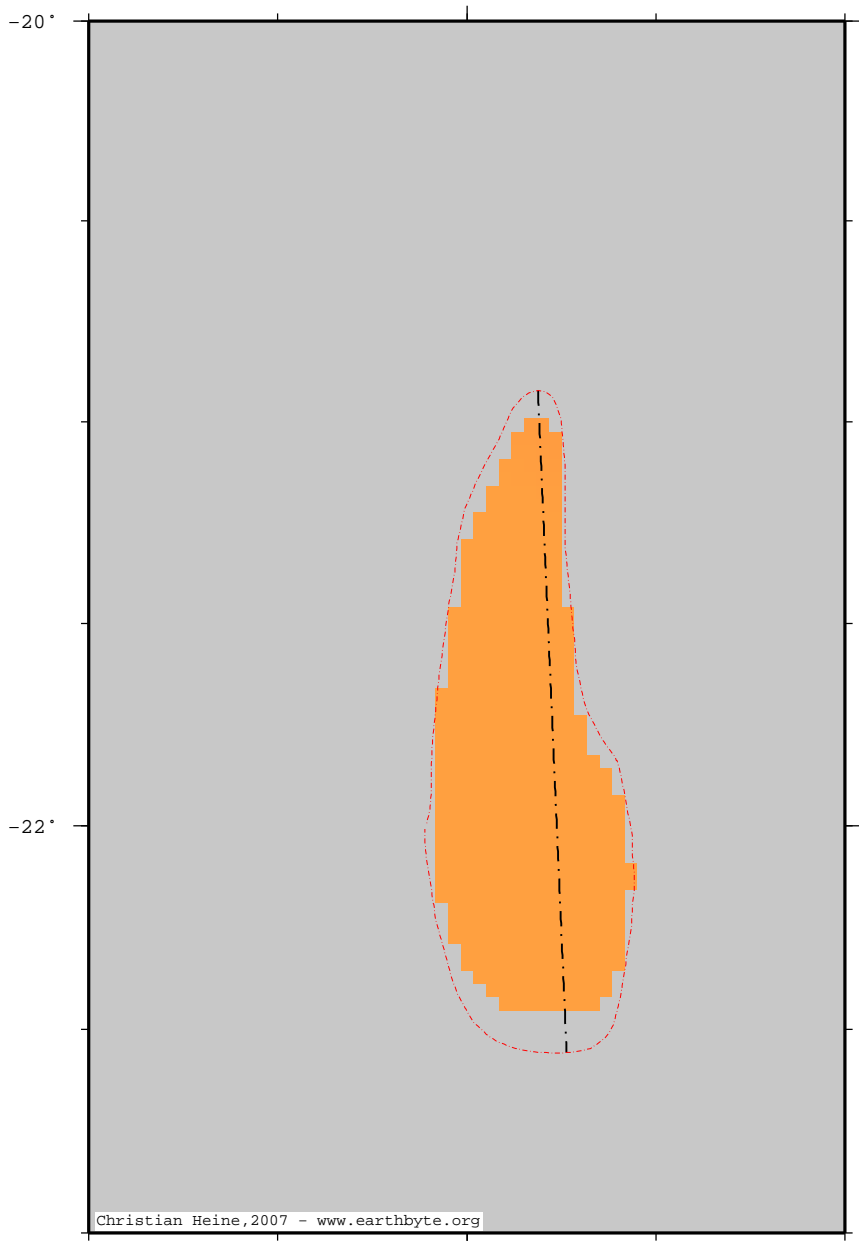

# BurkeRiverGraben – mantlelid

Thickness