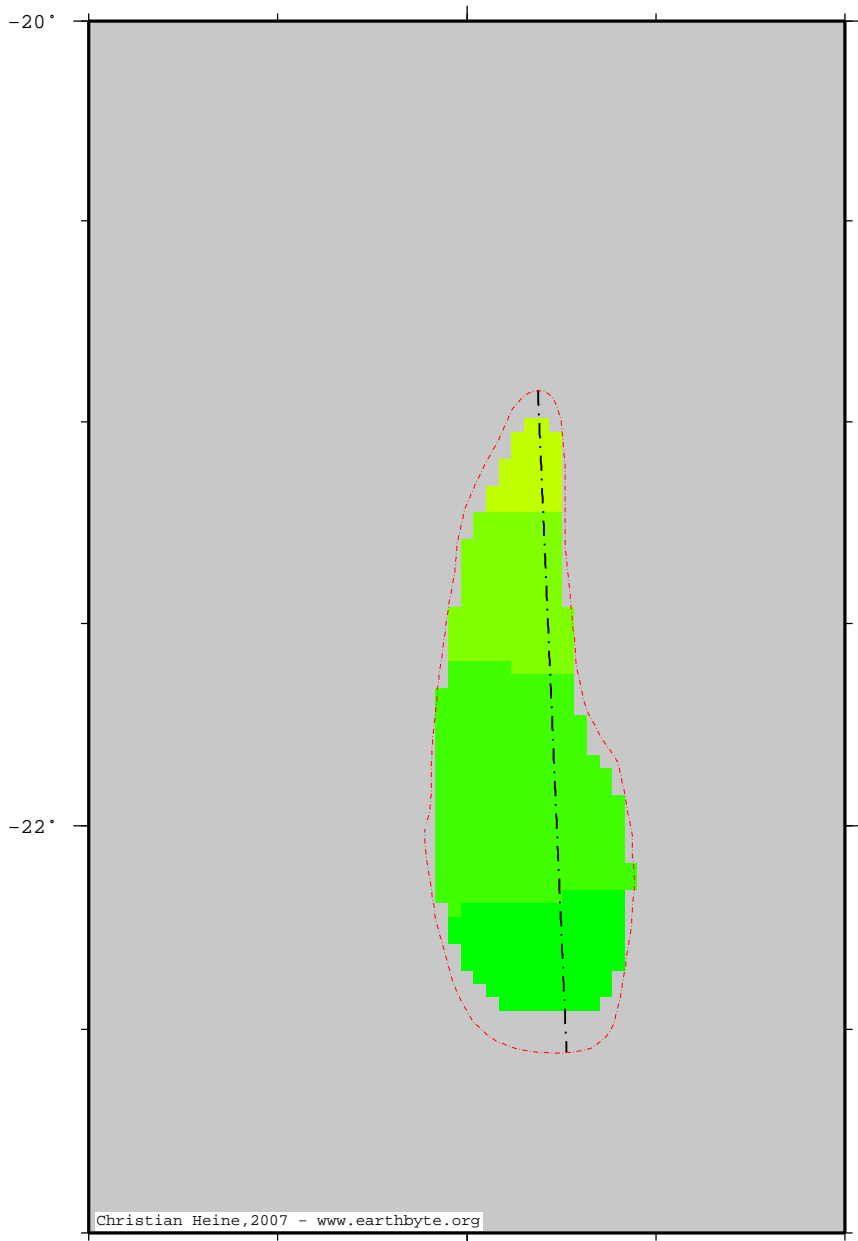

BurkeRiverGraben – plaincrust

140°

10 15 20 25 30 35 40 45 50

Thickness