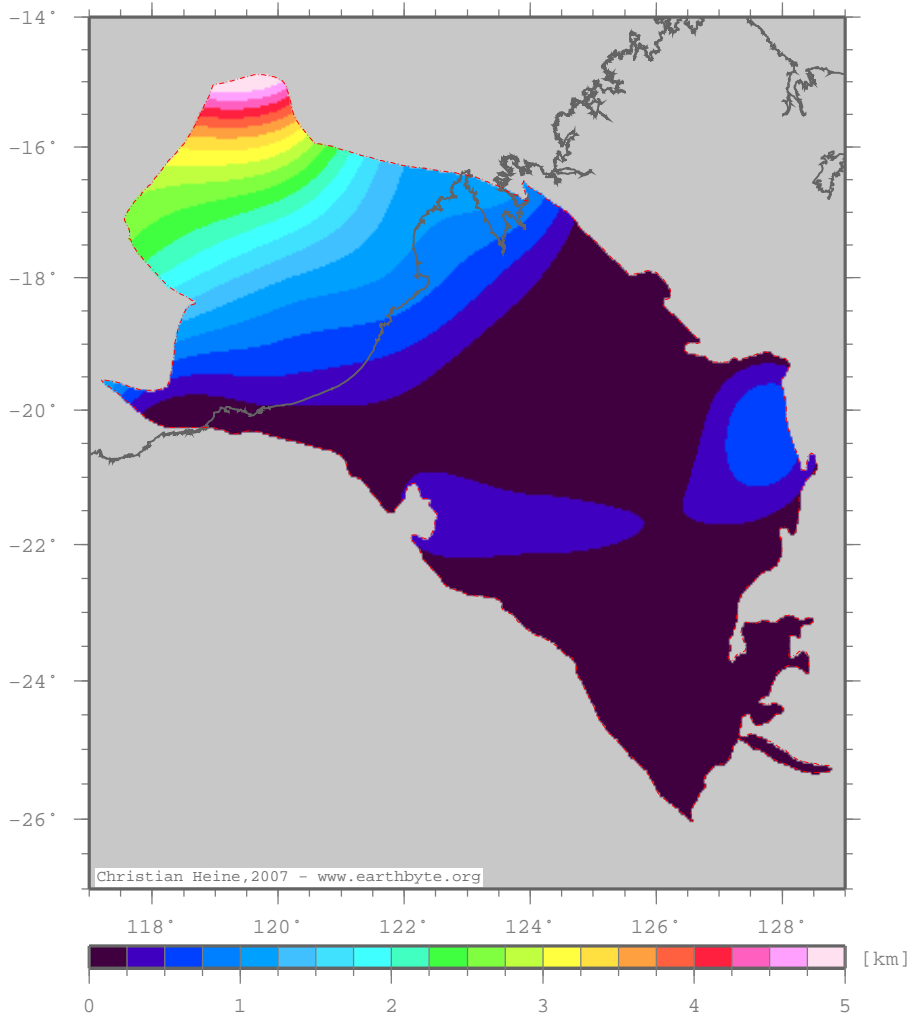

CanningBasin – ttscrust

Total tectonic subsidence