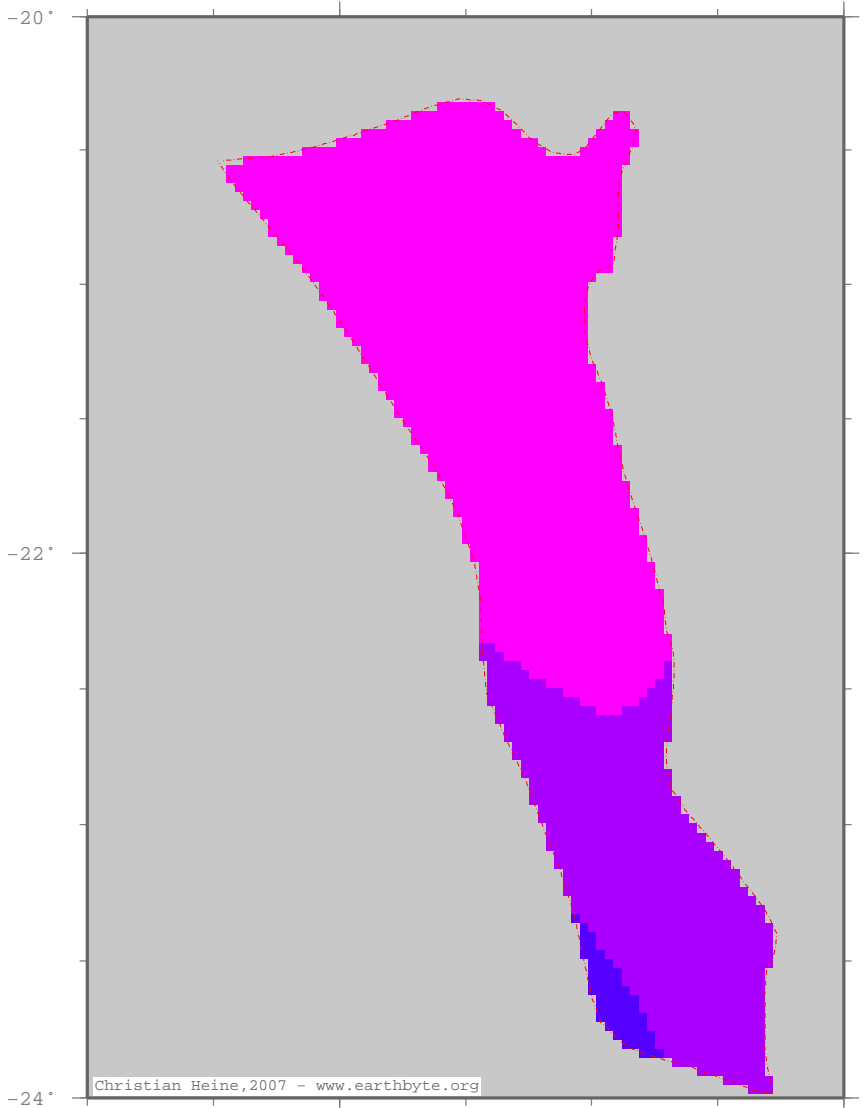

DrummondBasin – betased

Crustal extension from sed thickness