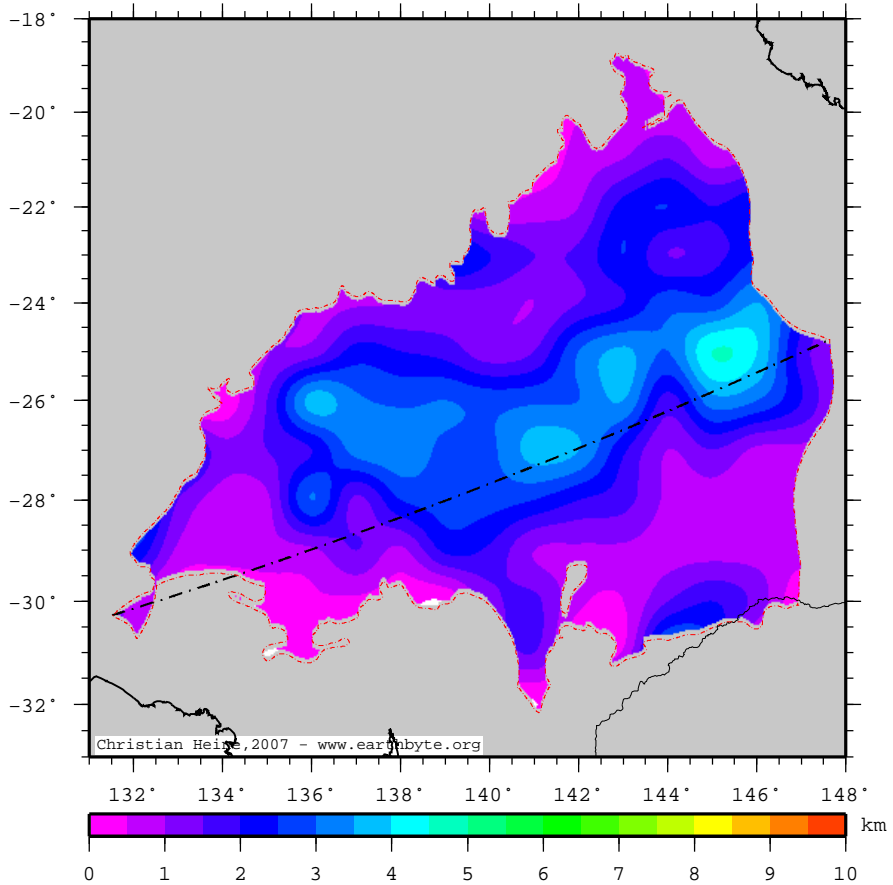

EromangaBasin – laskesedthick

Thickness