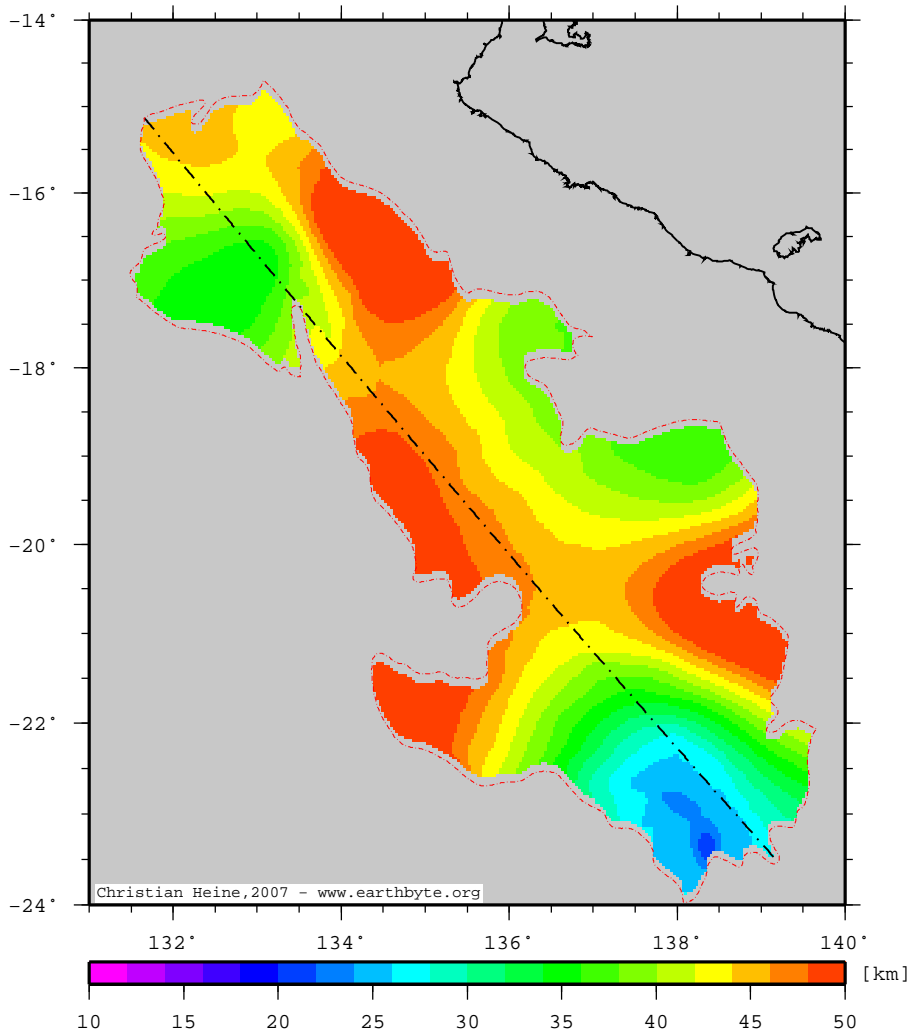

GeorginaBasin – OZSBcrustthick

Thickness