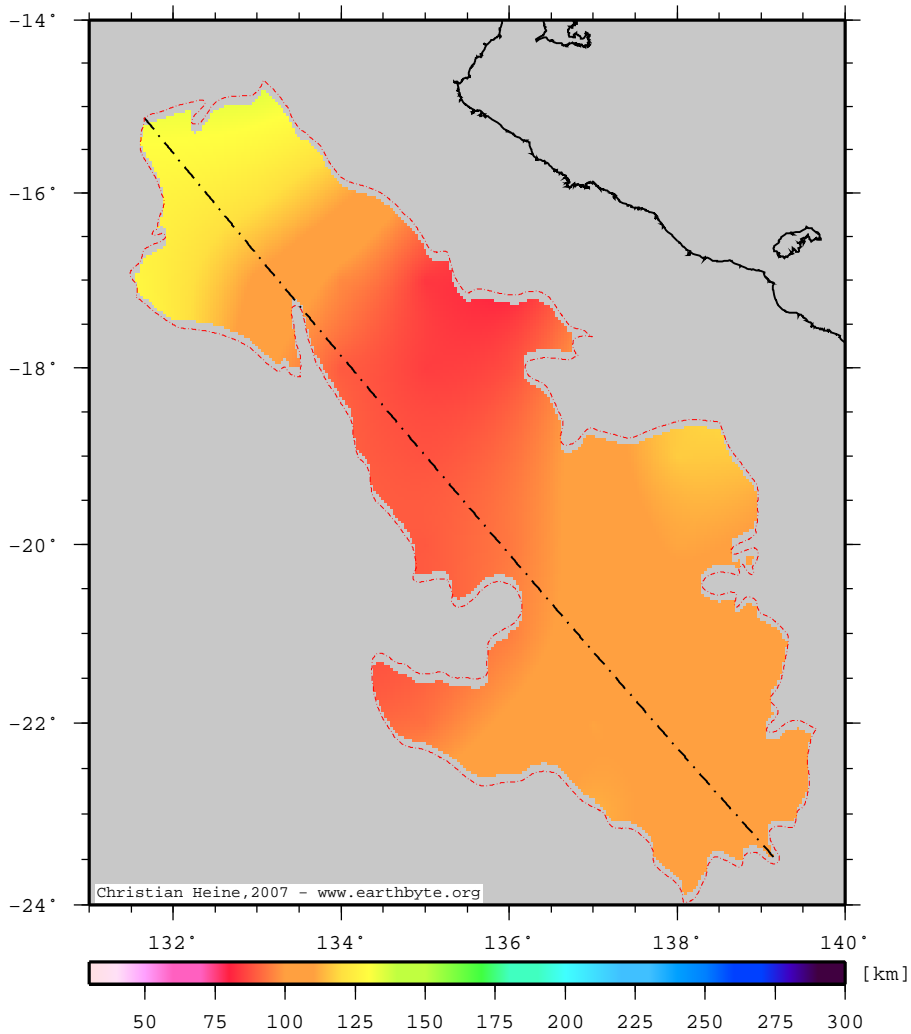

GeorginaBasin – mantlelid

Thickness