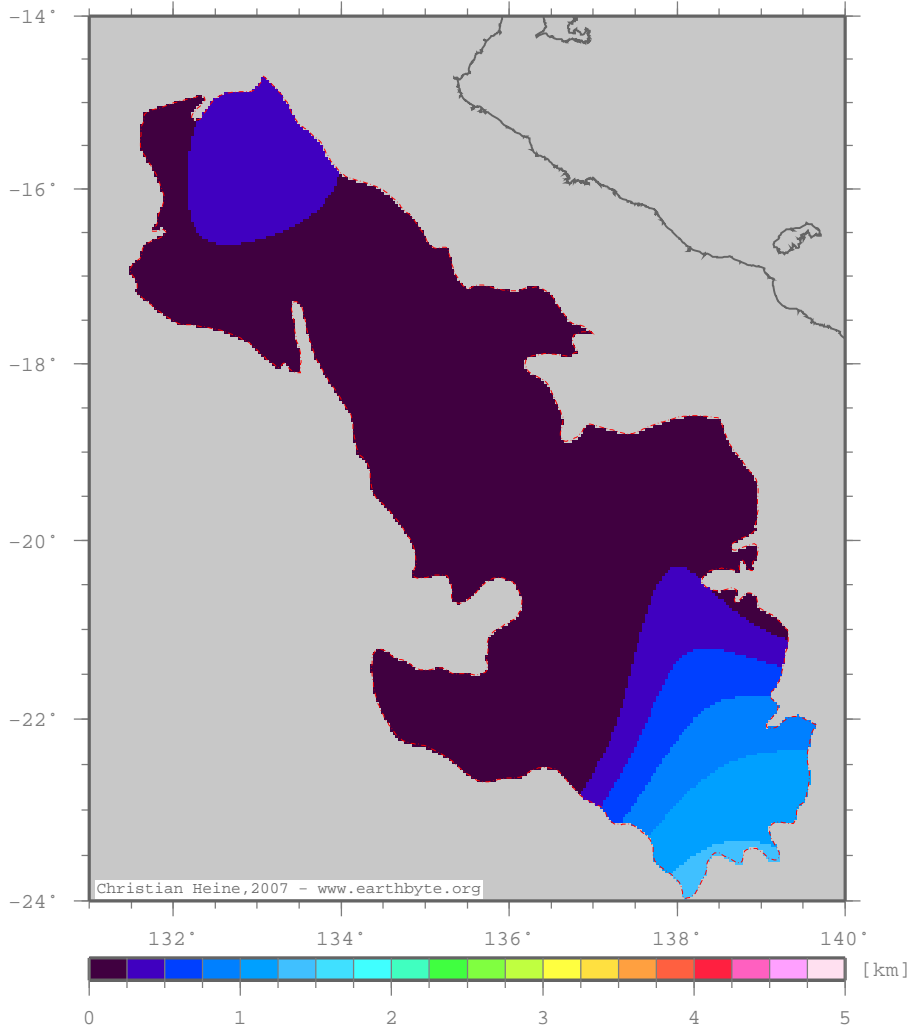

GeorginaBasin – ttscrust

Total tectonic subsidence