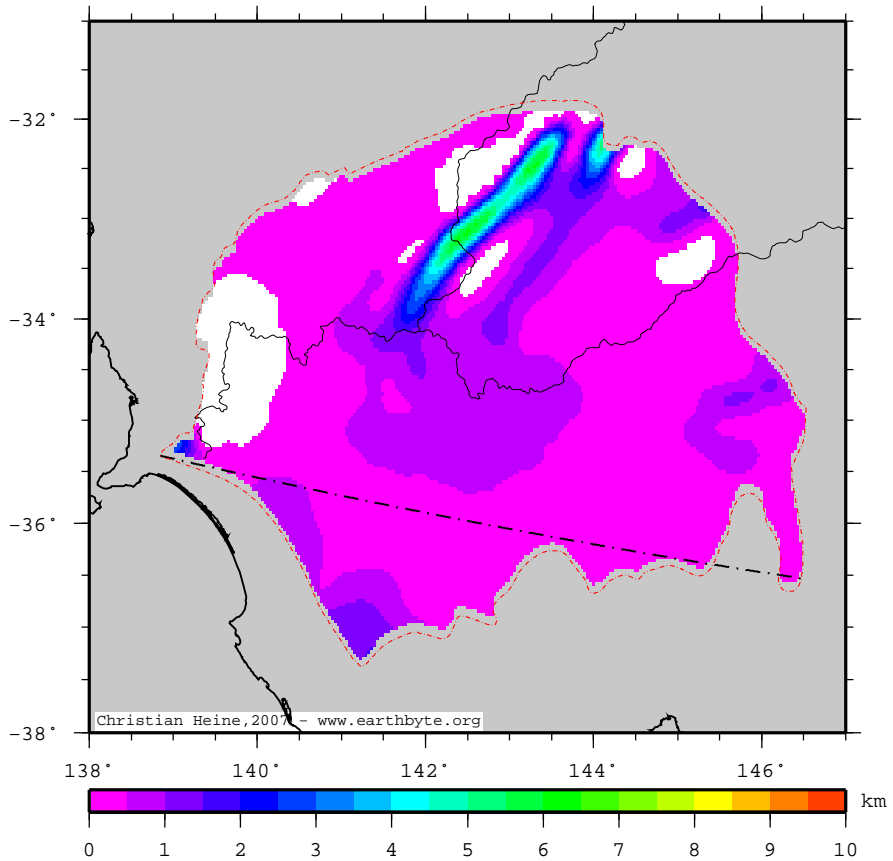

MurrayBasin – GAsedthick

Thickness