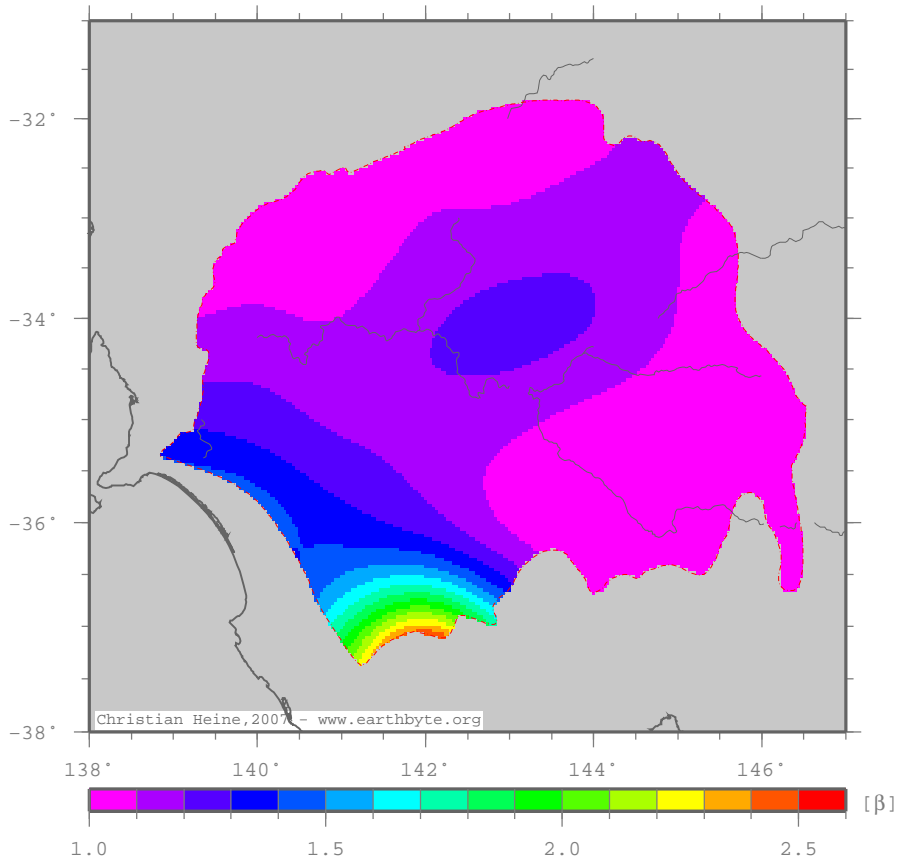

# MurrayBasin – betased

Crustal extension from sed thickness