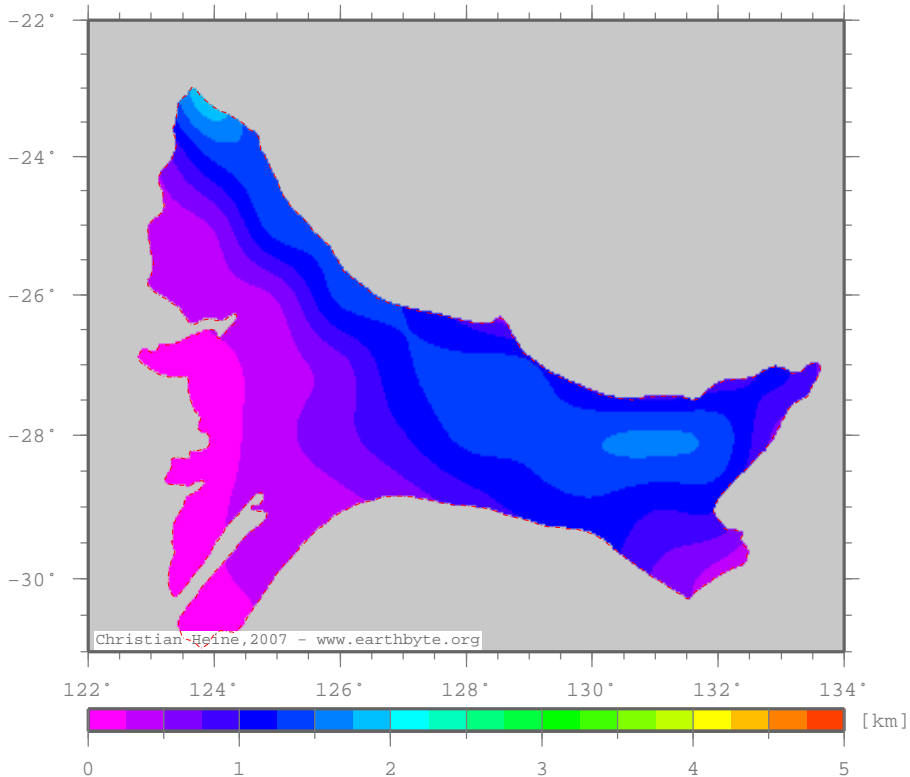

OfficerBasin – isocorr

Isostatic correction