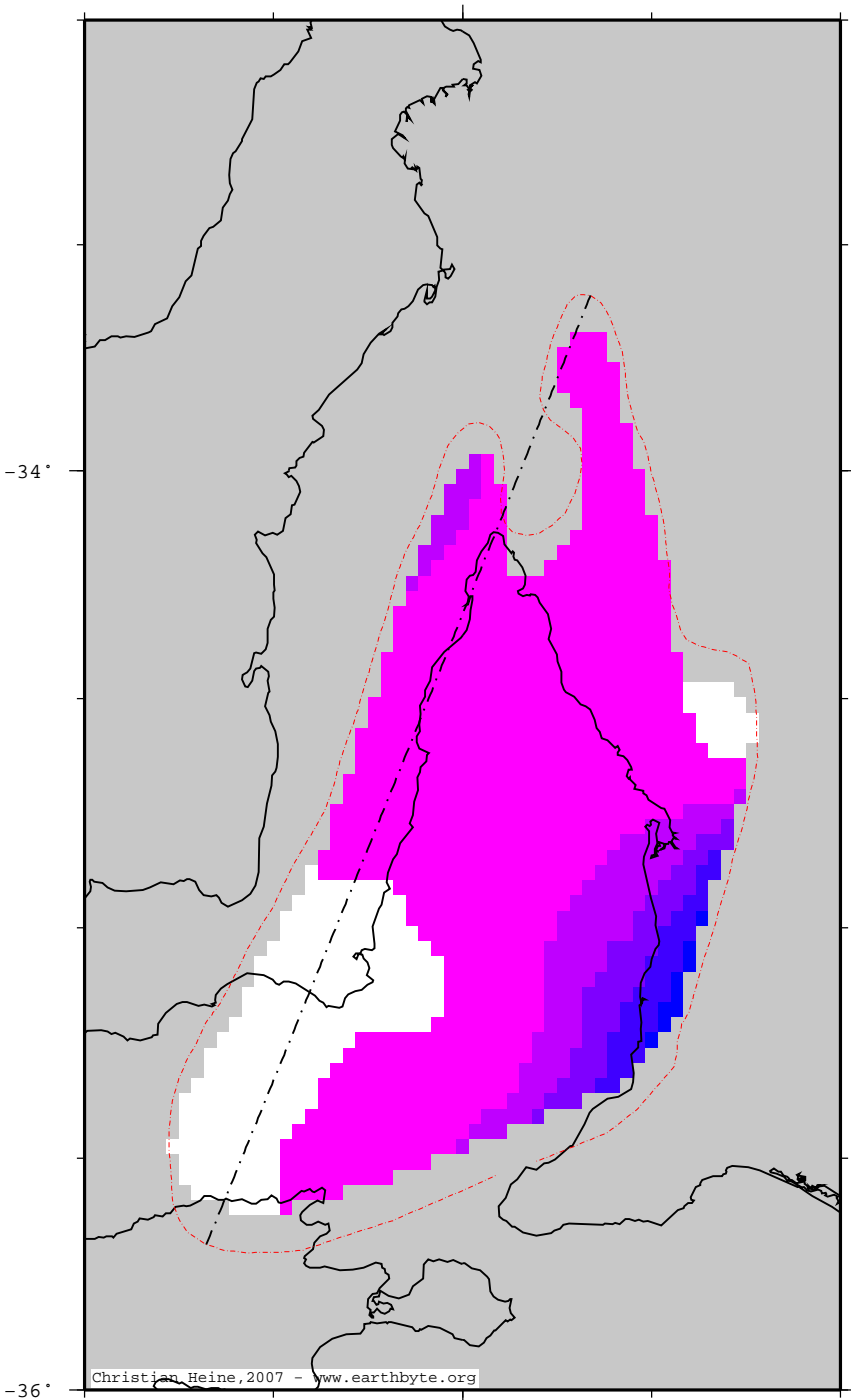

SaintVincentBasin – GAsedthick

Thickness