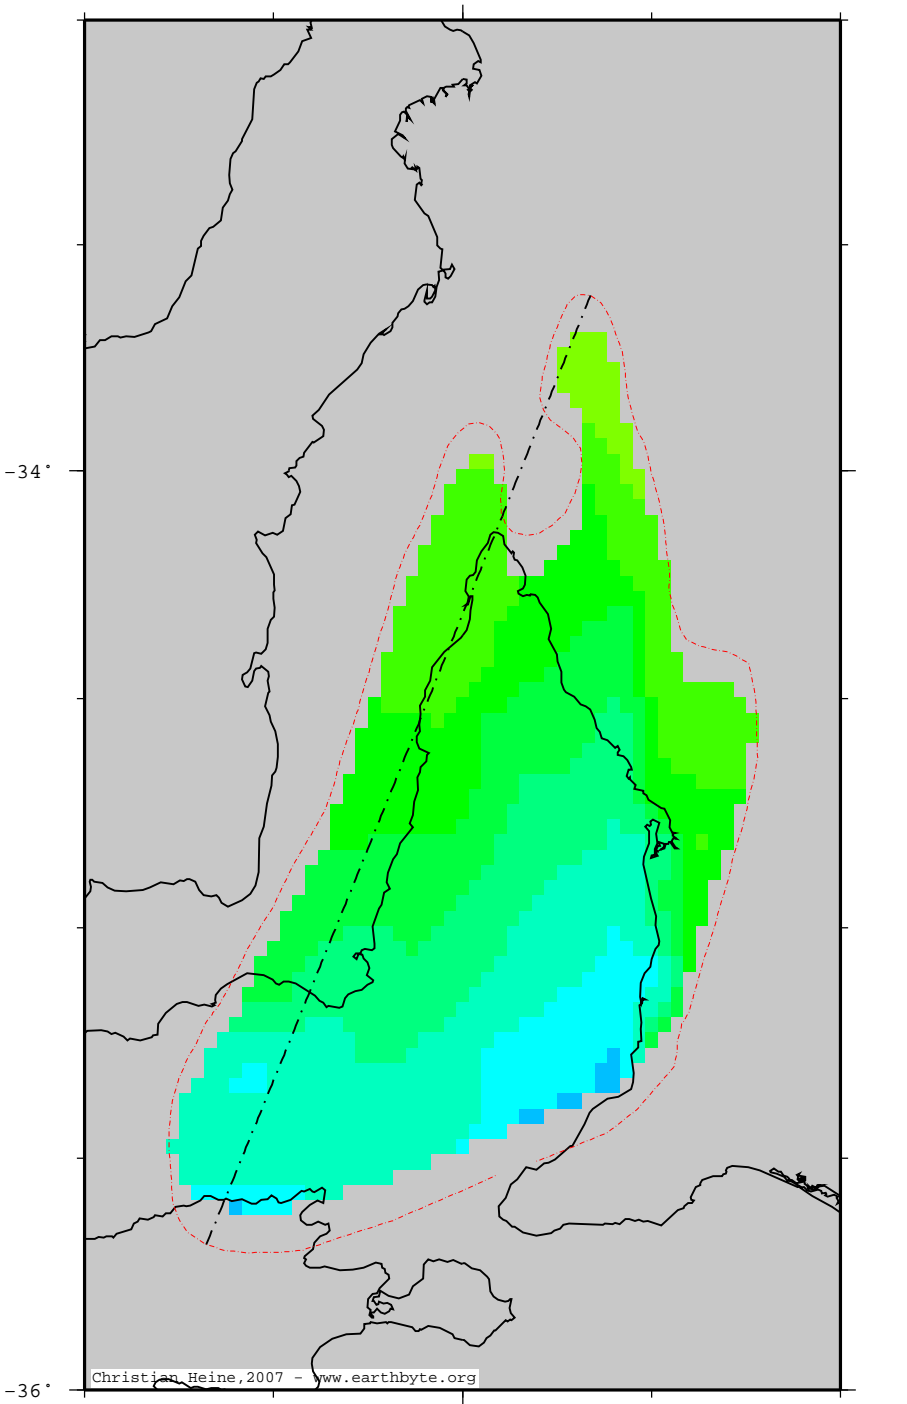

SaintVincentBasin – OZSBcrustthick

Thickness