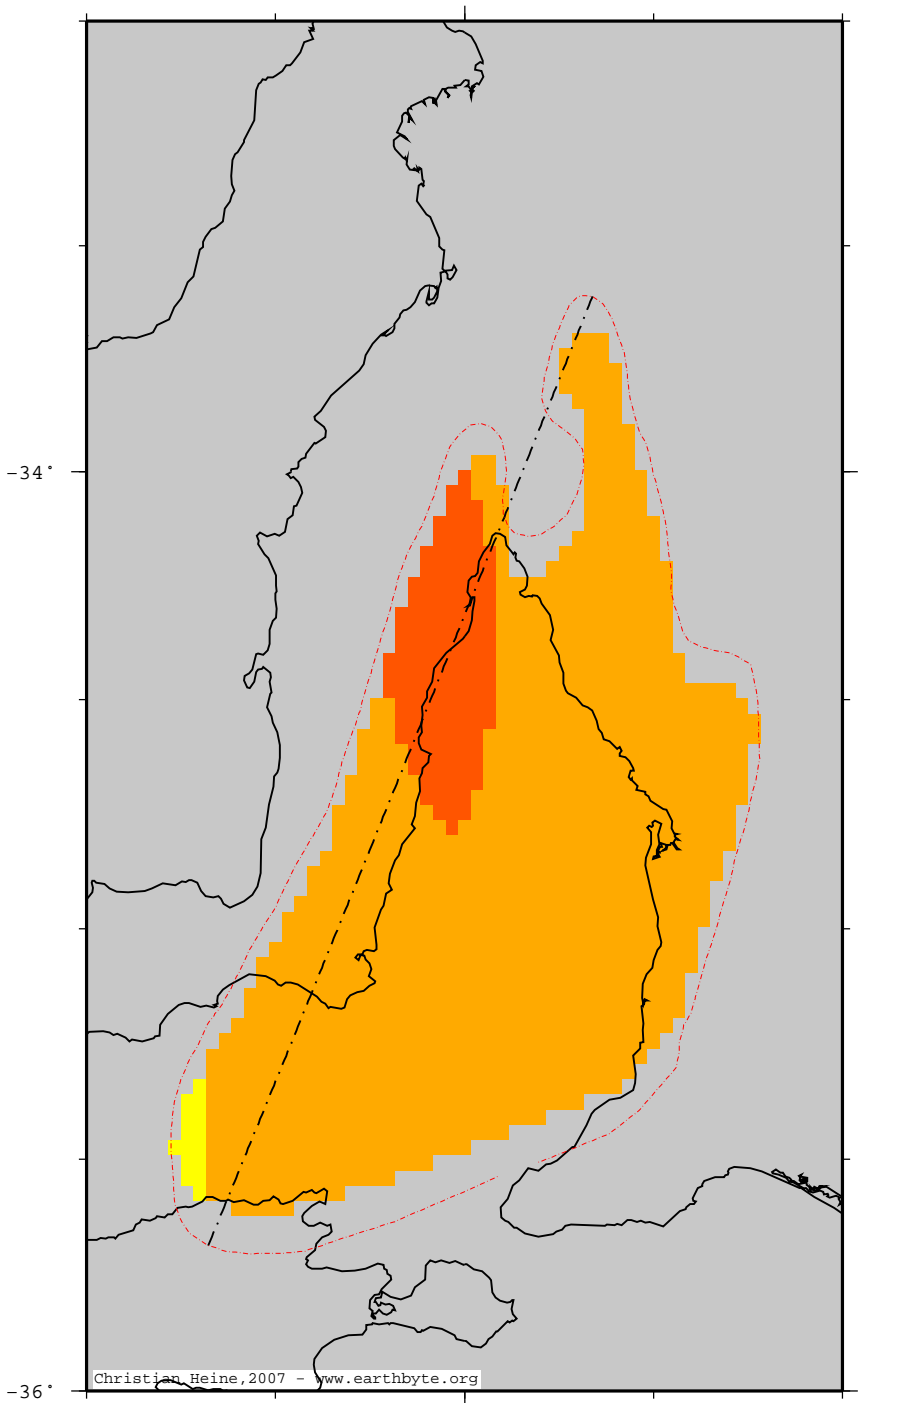

SaintVincentBasin - t5

Depth