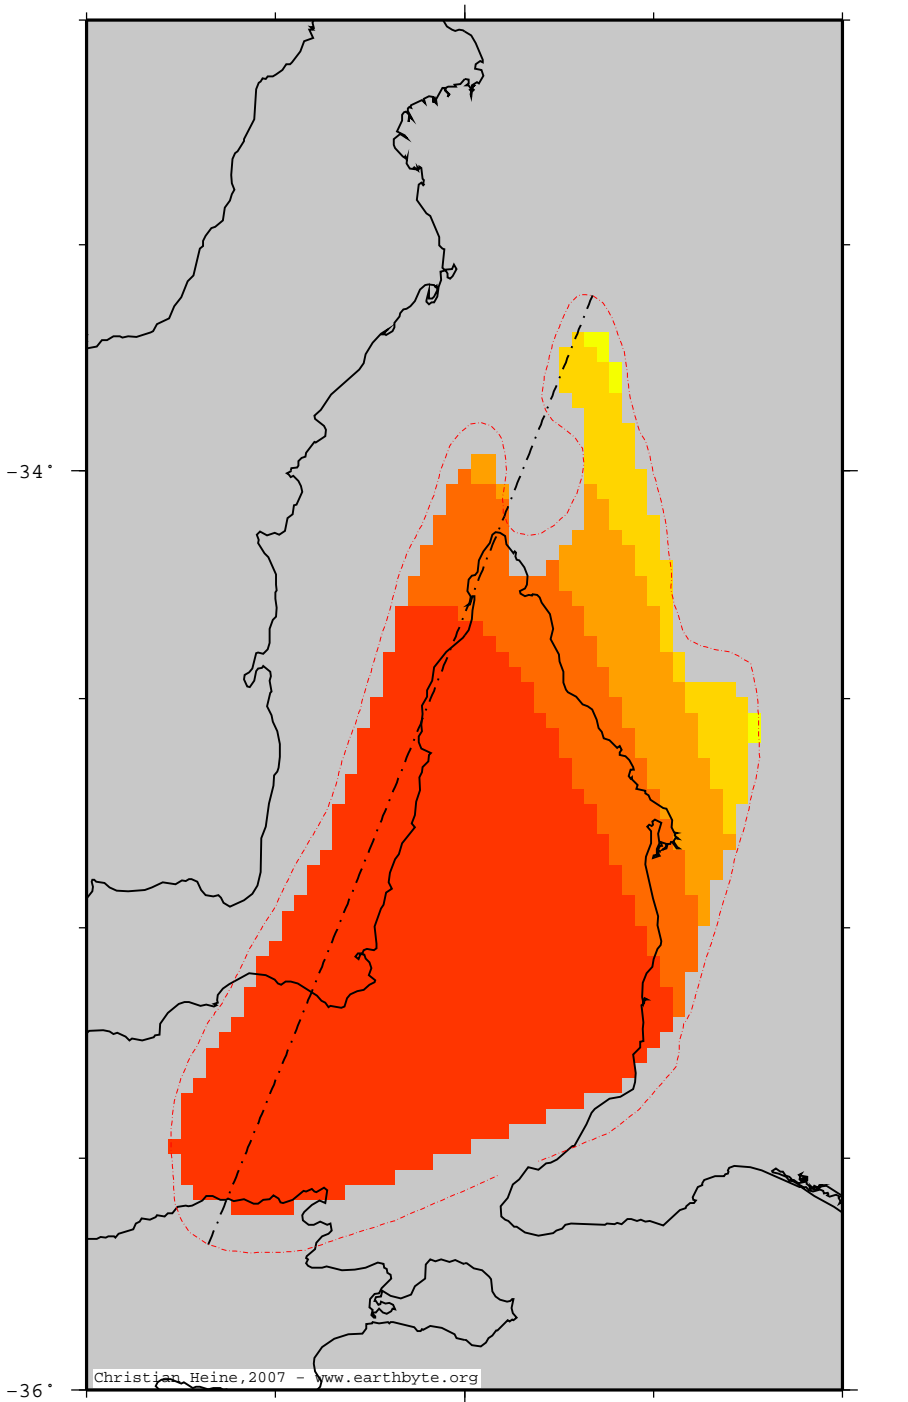

SaintVincentBasin - t6

Christian Heine, 2007 - www.earthbyte.org

Depth