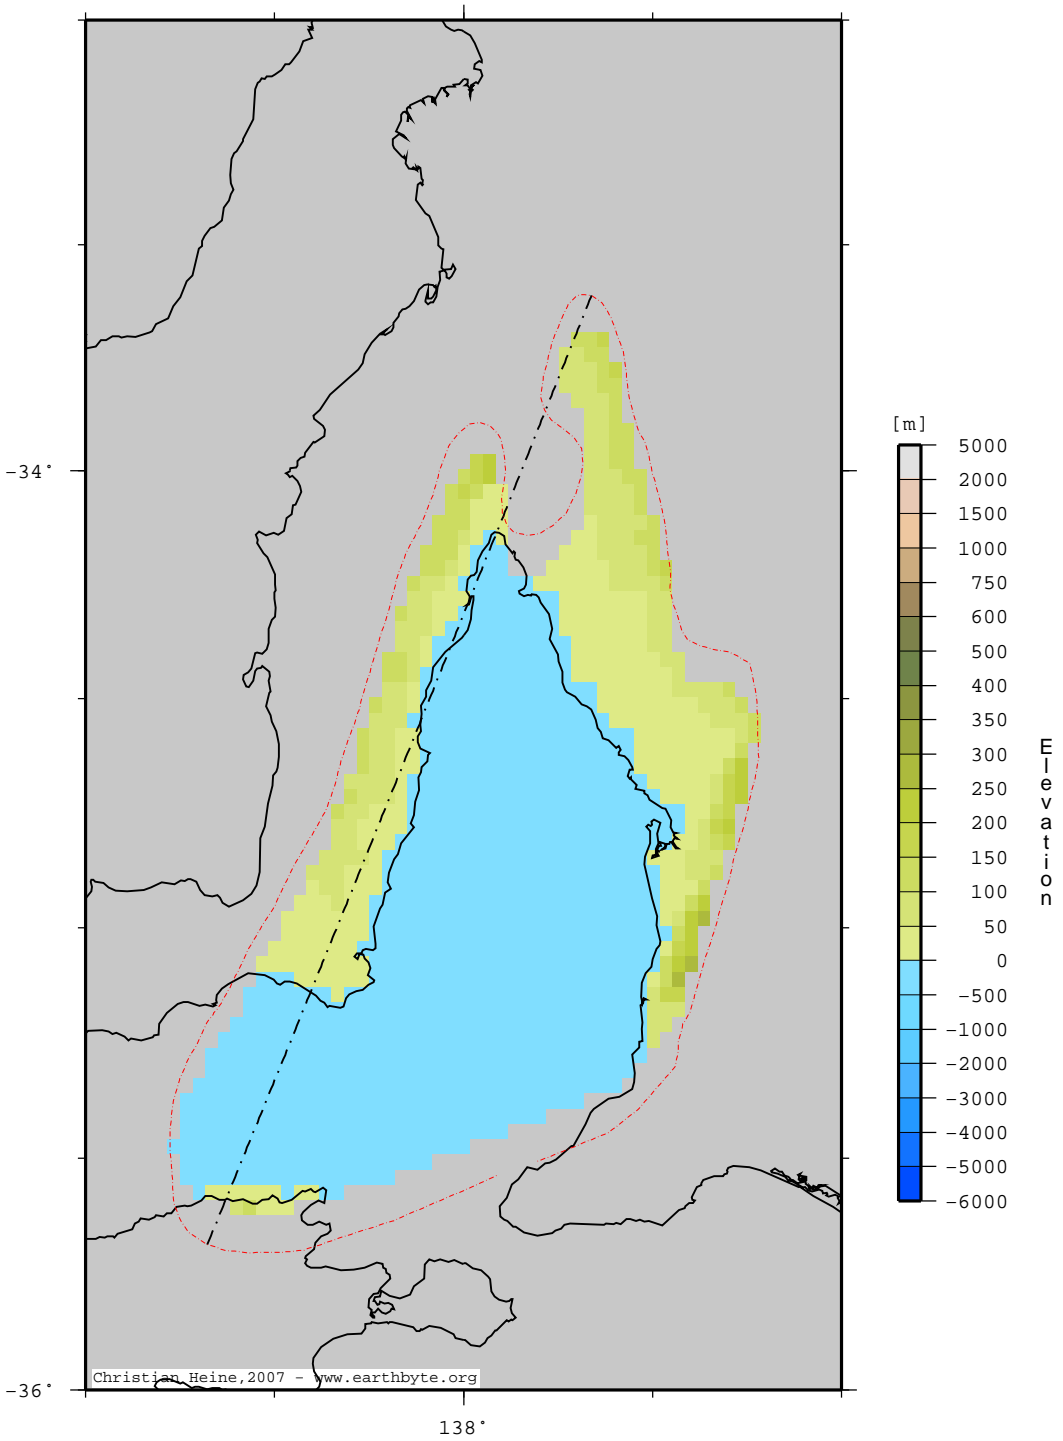

SaintVincentBasin – topography

Christian Heine, 2007 - www.earthbyte.org