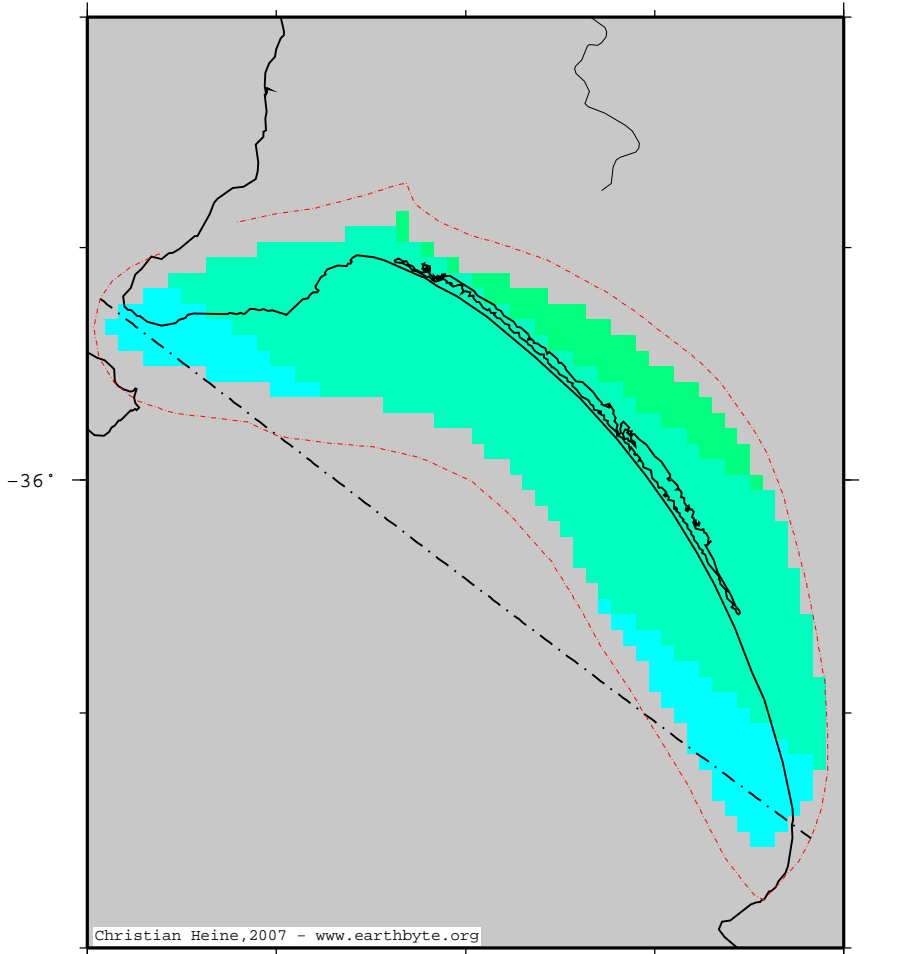

# TroubridgeBasin – GAcrustthick

Thickness