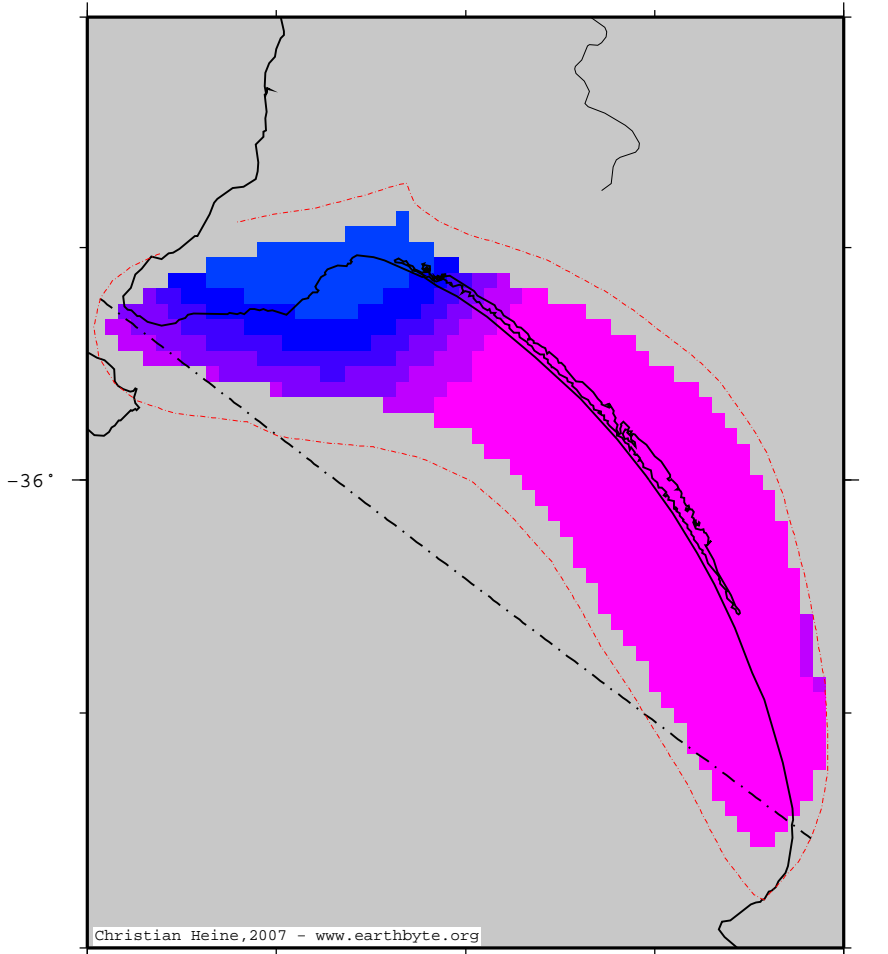

TroubridgeBasin – GAsedthick

Thickness